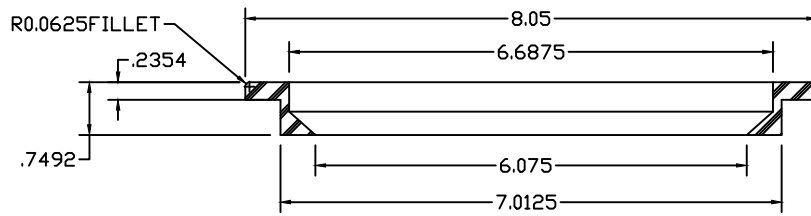

PART/PRINT NO.
GA-600AAF40

PART DESCRIPTION
ADAPTAFLEX 6" SCH40

REVISION
003

DATE
5/6/13

TOP VIEW

SIDE VIEW

BOTTOM VIEW

6" SCH40 ADAPTAFLEX

DRAWN
A.DAVIS

MATERIAL
NEOPRENE

TOLERANCE
+/- .025 UNLESS SPECIFIED OTHERWISE

SIGNATURE