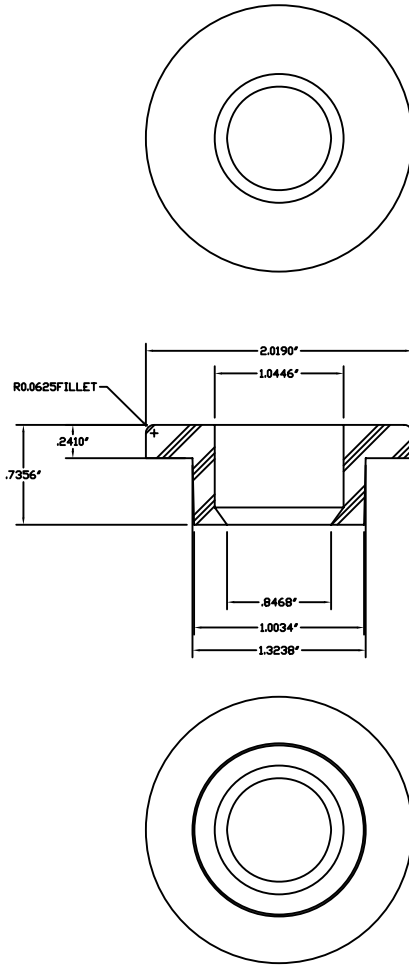

PART/PRINT #:
AKP10020

PART DESCRIPTION:
NEOPRENE ADAPTAFLEX 0.750"

SCALE:
NOT TO SCALE

REVISION:
002

DATE:
8/29/03

THIS DRAWING IS THE SOLE PROPERTY OF AK INDUSTRIES INC.

B.O.M
AKR50670 AAF 3/4" ADAPTAFLEX