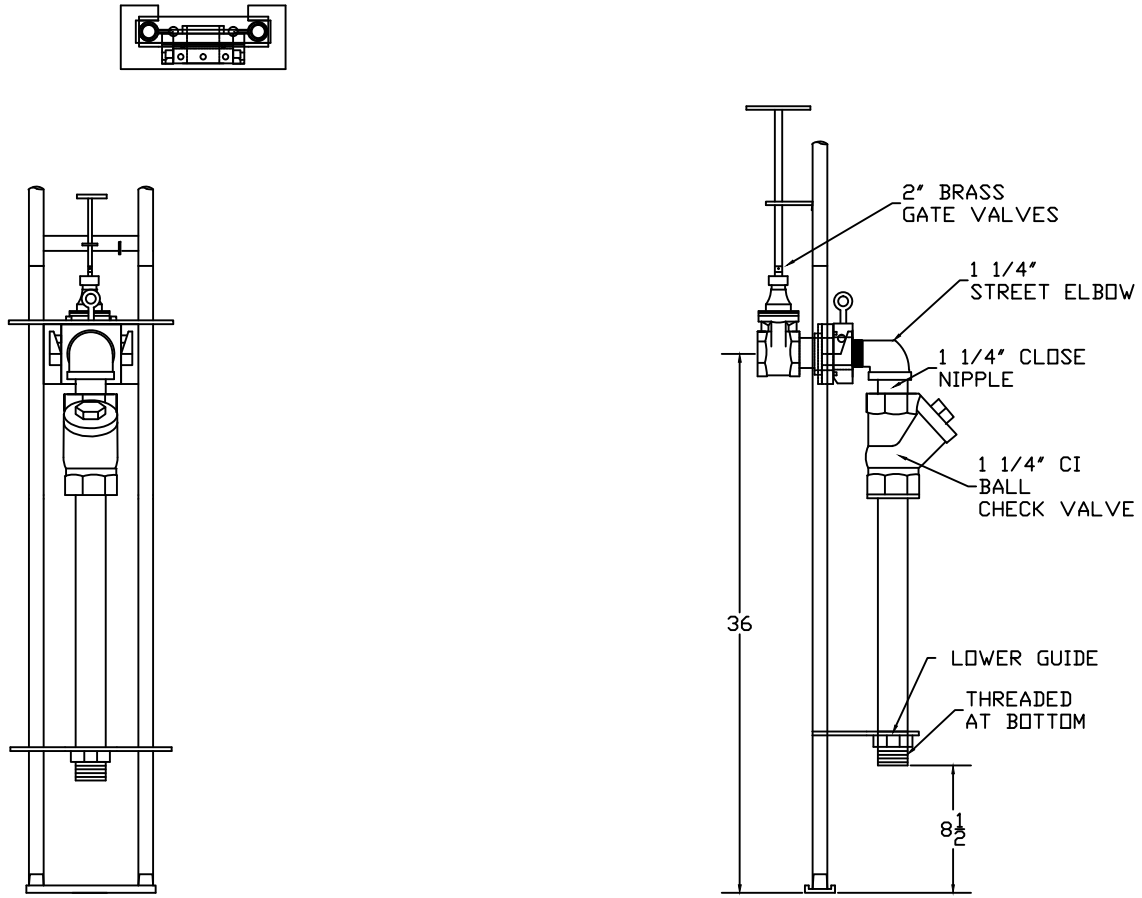

PART/PRINT NO. -----	PART DESCRIPTION 1 1/4" SIMPLEX SS AK RAIL SYSTEM	DATE 04/4/07
-------------------------	--	-----------------

THIS DRAWING IS THE SOLE PROPERTY OF AK INDUSTRIES INC.

 AK INDUSTRIES INC. 2055 PIDCO DR. PLYMOUTH, IN. 46563 PHONE: (574) 936-6022	DRAWN BY: J. CONLEY	SCALE: NOT TO SCALE	REVISION #:	SIGNATURE:
---	------------------------	------------------------	-------------	------------