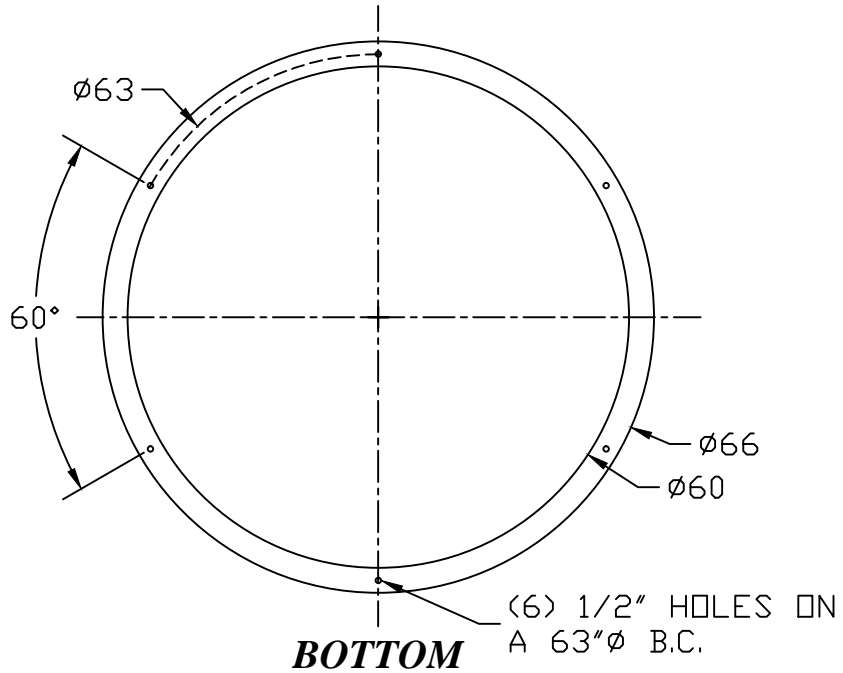

PART/PRINT #:

PART DESCRIPTION:

DATE:

60" EXT

FIBERGLASS 60" EXTENSION

07/24/06

THIS DRAWING IS THE SOLE PROPERTY OF AK INDUSTRIES INC.

TOP