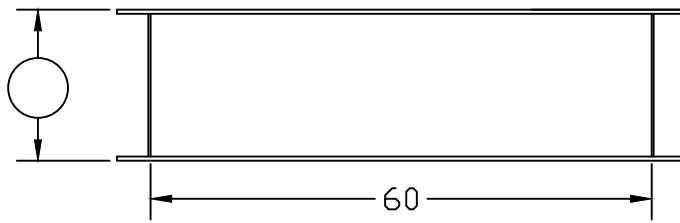

PART/PRINT #:

PART DESCRIPTION:

DATE:

60" EXT

FIBERGLASS 60" EXTENSION

07/24/06

THIS DRAWING IS THE SOLE PROPERTY OF AK INDUSTRIES INC.

TOP