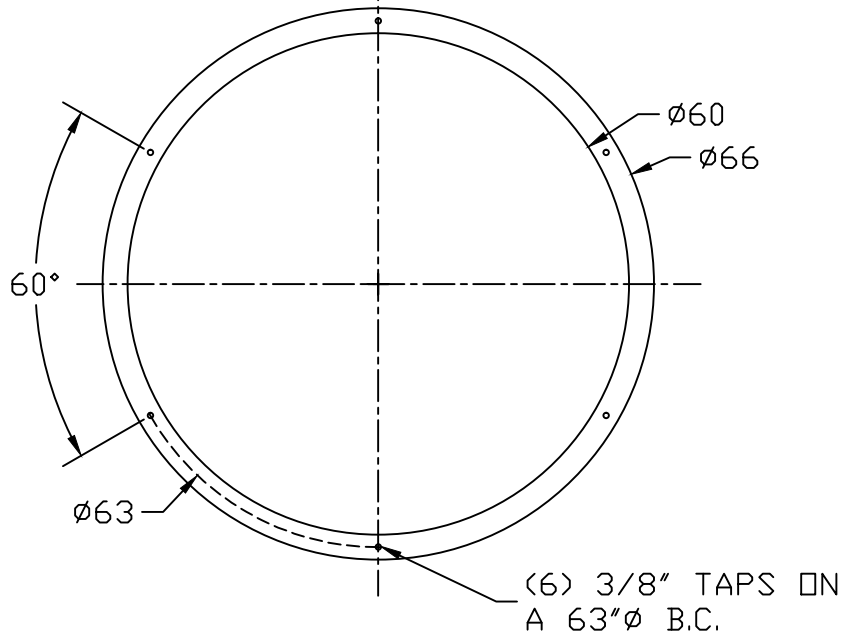

PART/PRINT #:

PART DESCRIPTION:

DATE:

60" EXT

FIBERGLASS 60" EXTENSION

07/24/06

THIS DRAWING IS THE SOLE PROPERTY OF AK INDUSTRIES INC.

TOP