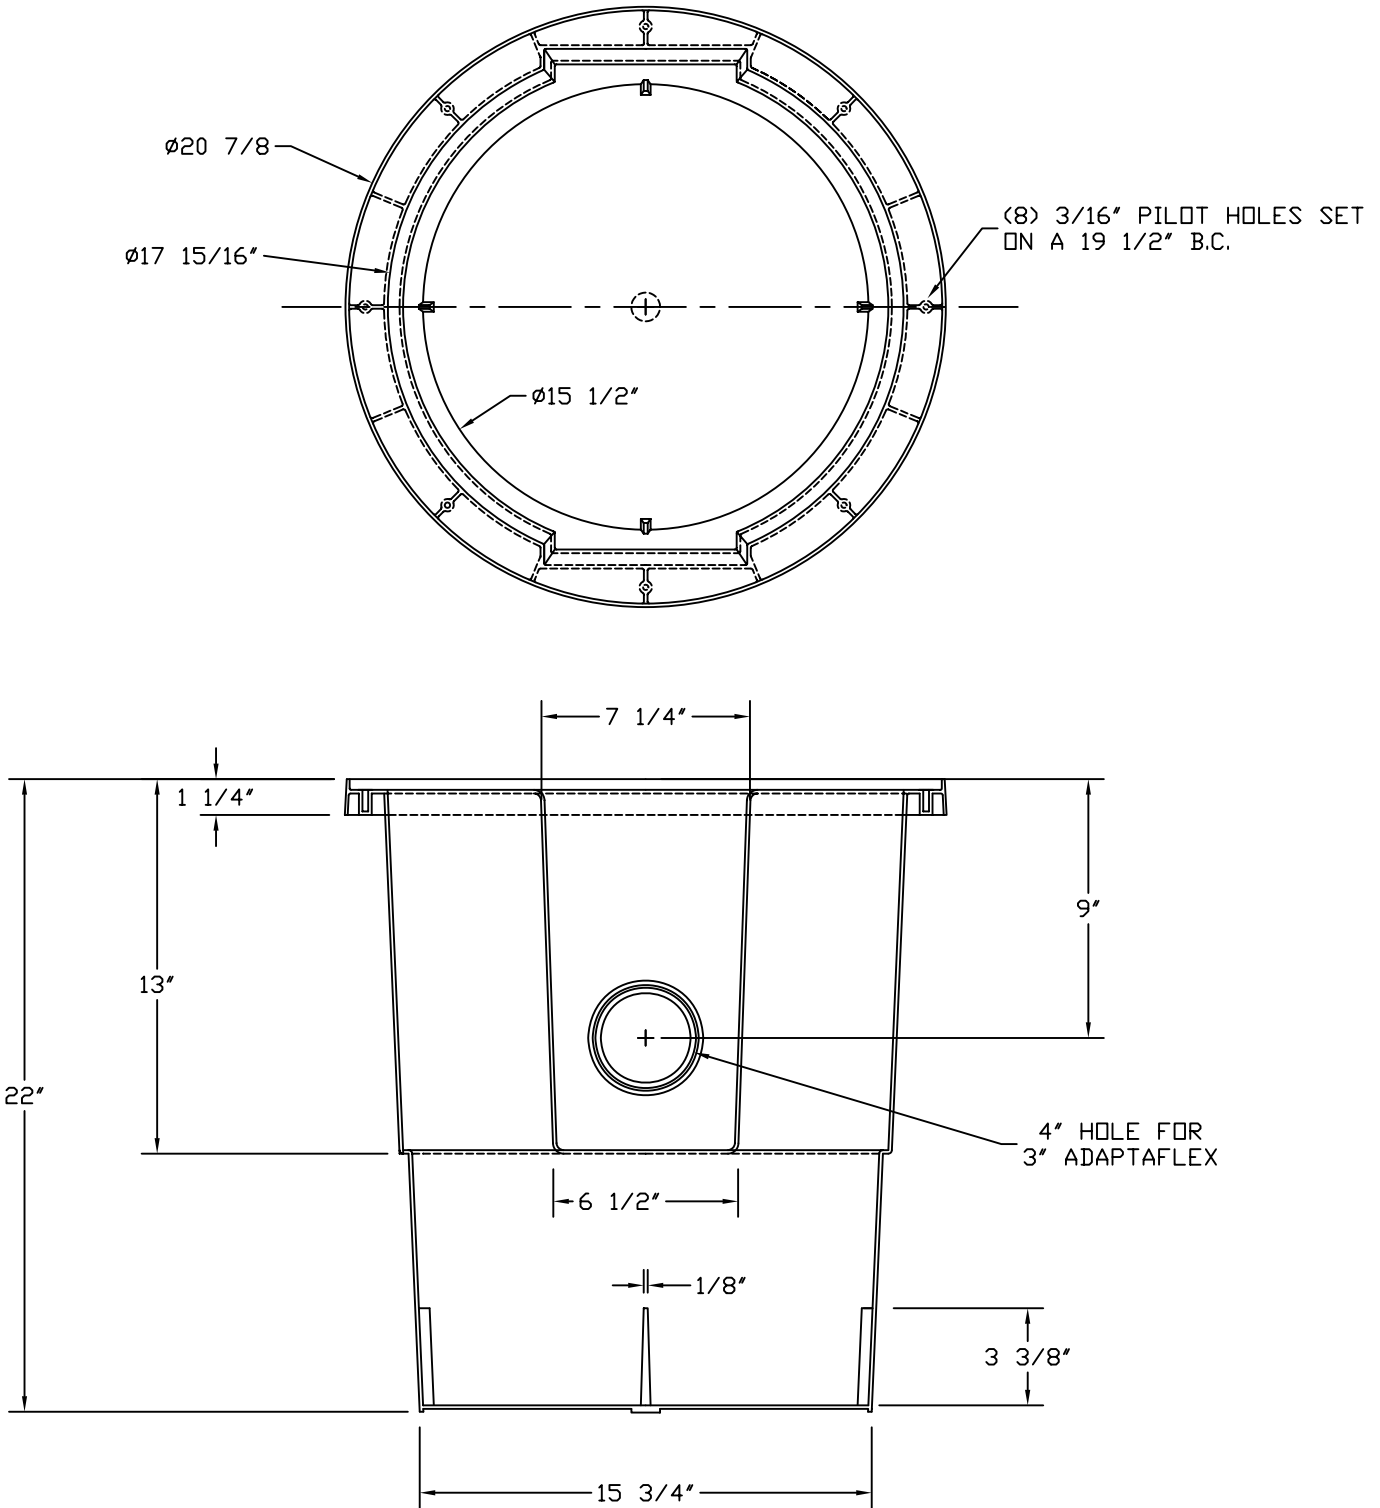

THIS DRAWING IS THE SOLE PROPERTY OF AK INDUSTRIES INC.

B.O.M
AKR50005 PRO 18X22
AKP10080 3" ADAPTAFLEX

AK INDUSTRIES INC.
 2055 PIDCO DR.
 PLYMOUTH, IN. 46563
 PHONE:(574) 936-6022

DRAWN BY:
 M.O LIVAREZ