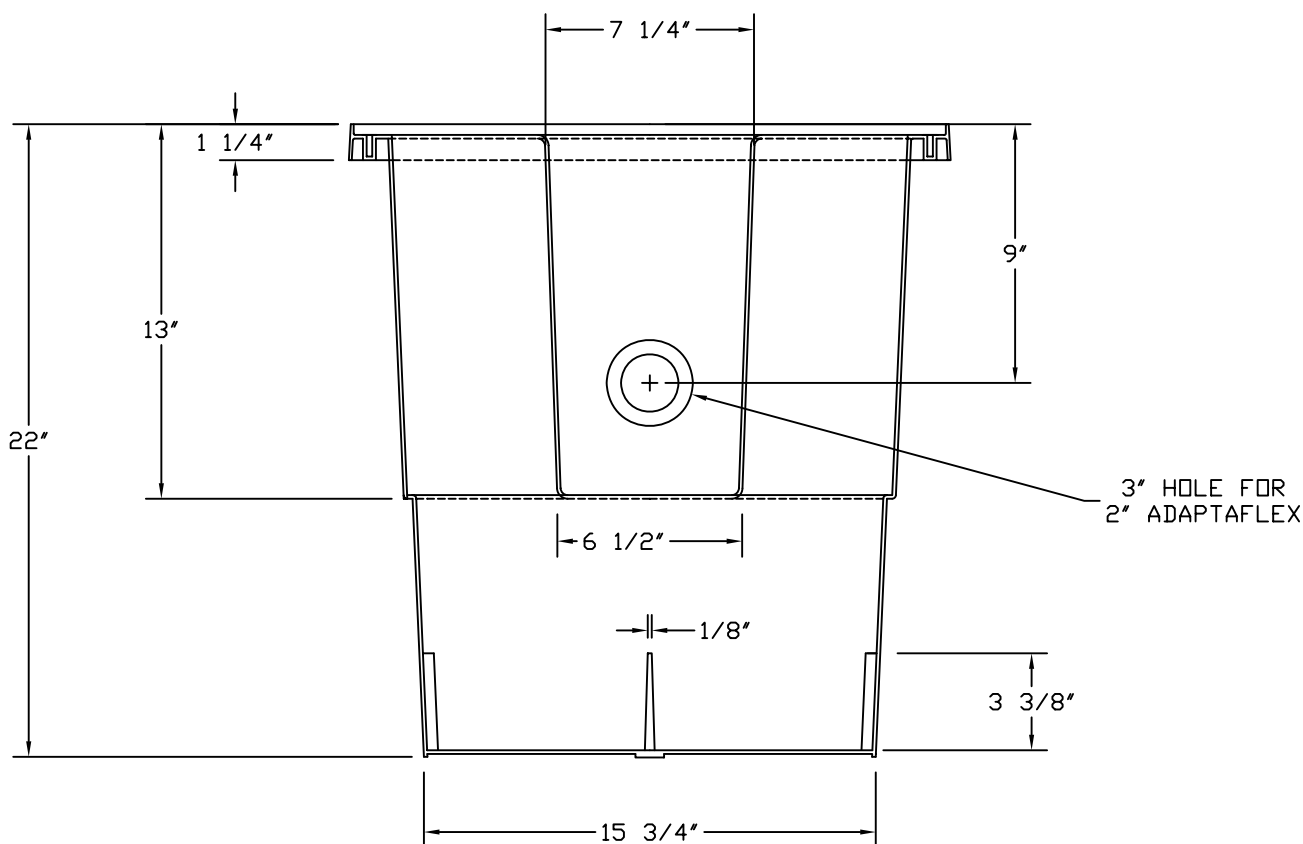

PART/PRINT #:

PART DESCRIPTION:

SCALE:

REVISION:

DATE:

AKP35065

POLYPRO BASIN 18X22 (1) 2" AAF /LOOSE

NOT TO SCALE

002

8/29/03

THIS DRAWING IS THE SOLE PROPERTY OF AK INDUSTRIES INC.

B.O.M

AKP35000 18X22 BASIN

AKP10070 2" ADAPTAFLEX

AK INDUSTRIES INC.
2055 PIDCO DR.
PLYMOUTH, IN. 46563
PHONE:(574) 936-6022

DRAWN BY:

M.O LIVAREZ

TOLERANCE:

± 0.0312 UNLESS SPECIFIED OTHERWISE

SIGNATURE: