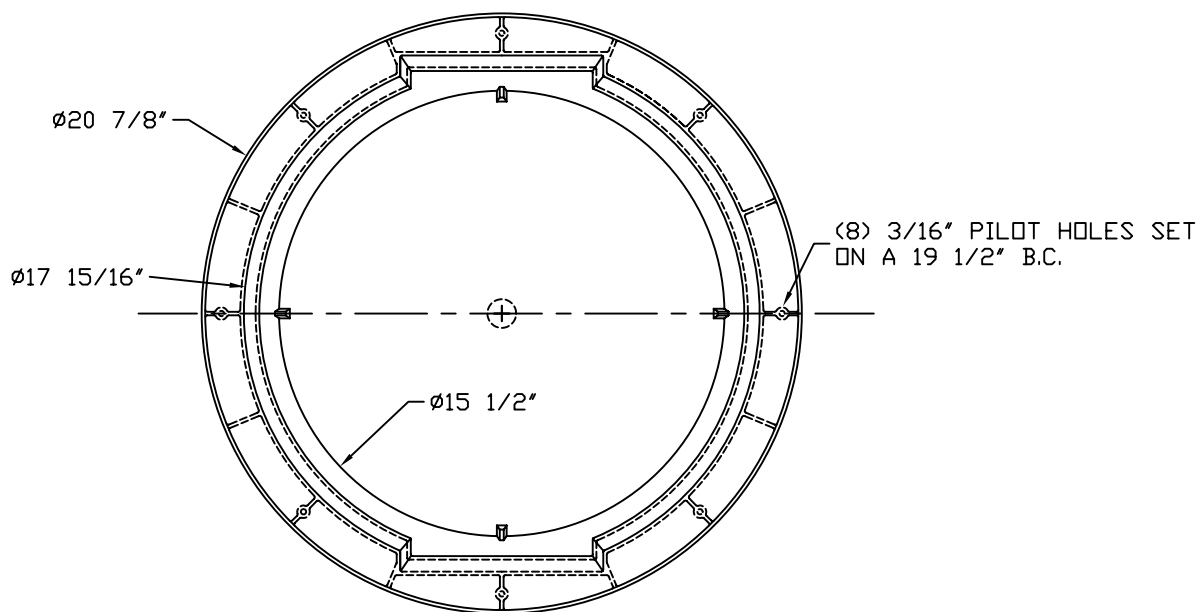

PART/PRINT #:

PART DESCRIPTION:

SCALE:

REVISION:

DATE:

AKP35065

POLYPRO BASIN 18X22 (1) 2" AAF /LOOSE

NOT TO SCALE

002

8/29/03

THIS DRAWING IS THE SOLE PROPERTY OF AK INDUSTRIES INC.

B.O.M

AKP35000 18X22 BASIN

AKP10070 2" ADAPTAFLEX

AK INDUSTRIES INC.
2055 PIDCO DR.
PLYMOUTH, IN. 46563
PHONE:(574) 936-6022

DRAWN BY: