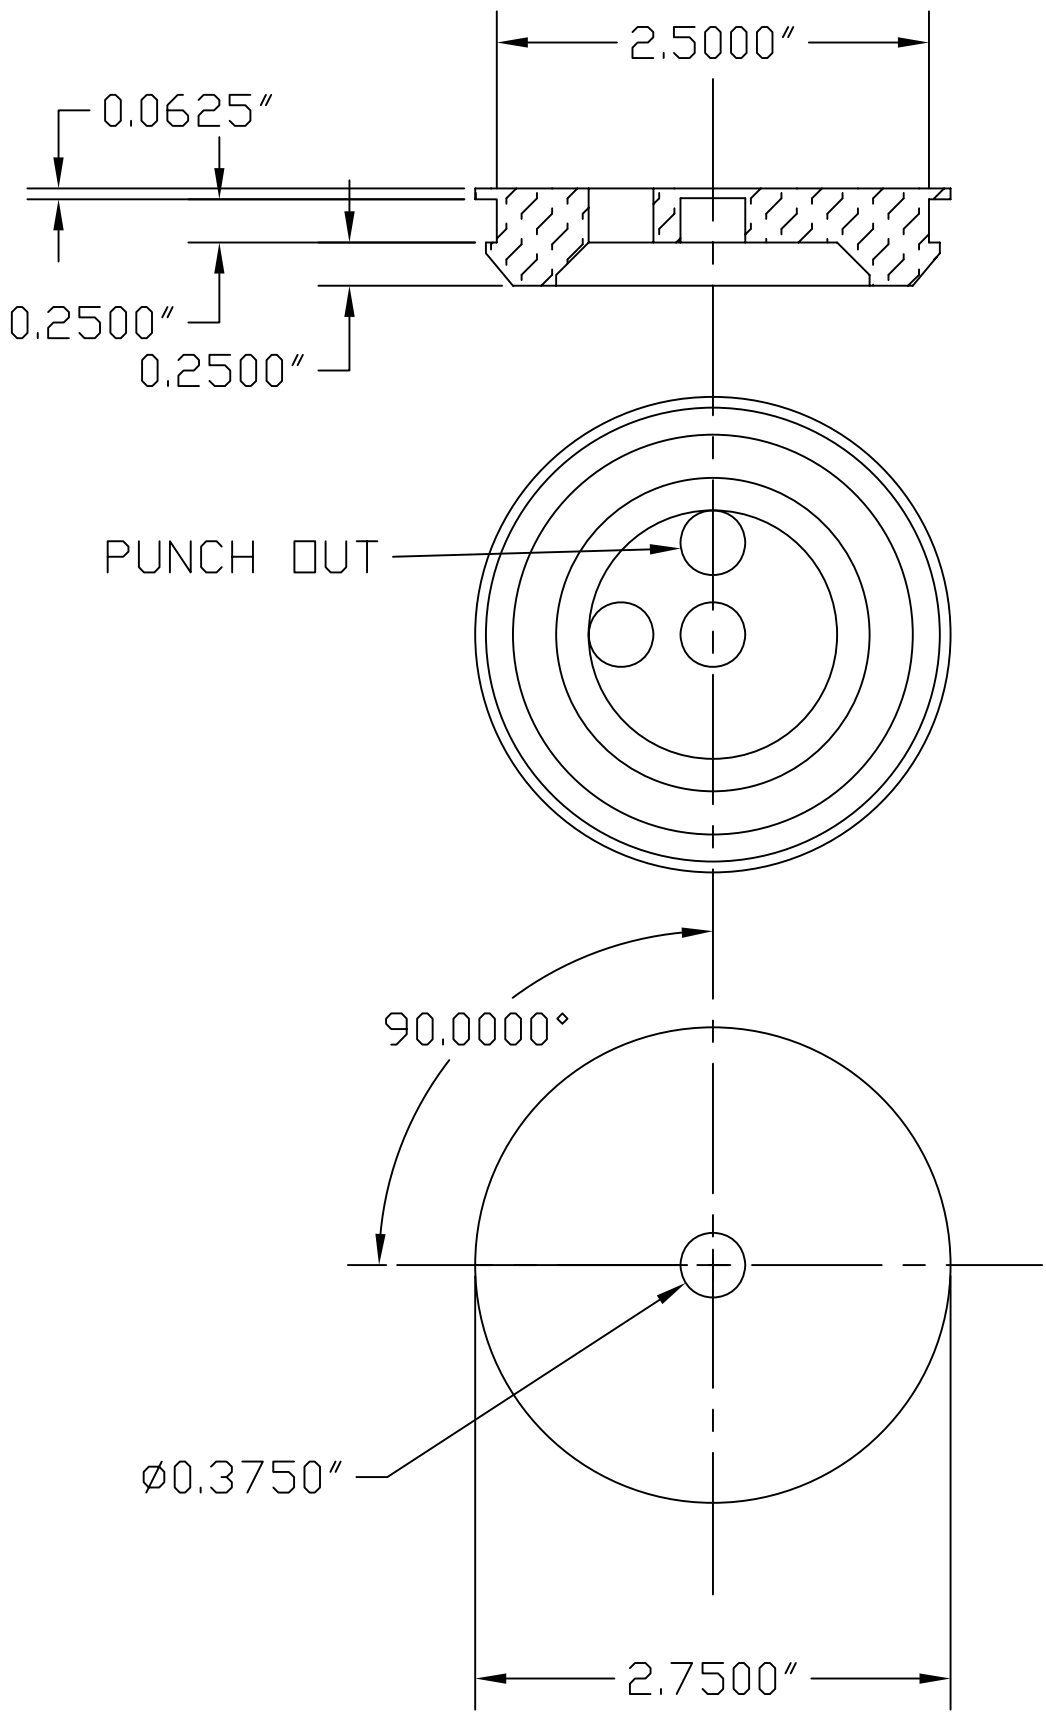

PART/PRINT #:
AKP10710

PART DESCRIPTION:
RP1 (CORD SEAL) 1 HOLE

SCALE:
NOT TO SCALE

REVISION:
001

DATE:
2/26/03

THIS DRAWING IS THE SOLE PROPERTY OF AK INDUSTRIES INC.

B.O.M
AKR51250 RP1 W/ONE HOLE

AK INDUSTRIES INC.
2055 PIDCO DR.
PLYMOUTH, IN. 46563
PHONE:(574) 936-6022

DRAWN BY:
M.O LIVAREZ

TOLERANCE:
± 0.0250 UNLESS SPECIFIED OTHERWISE

SIGNATURE: