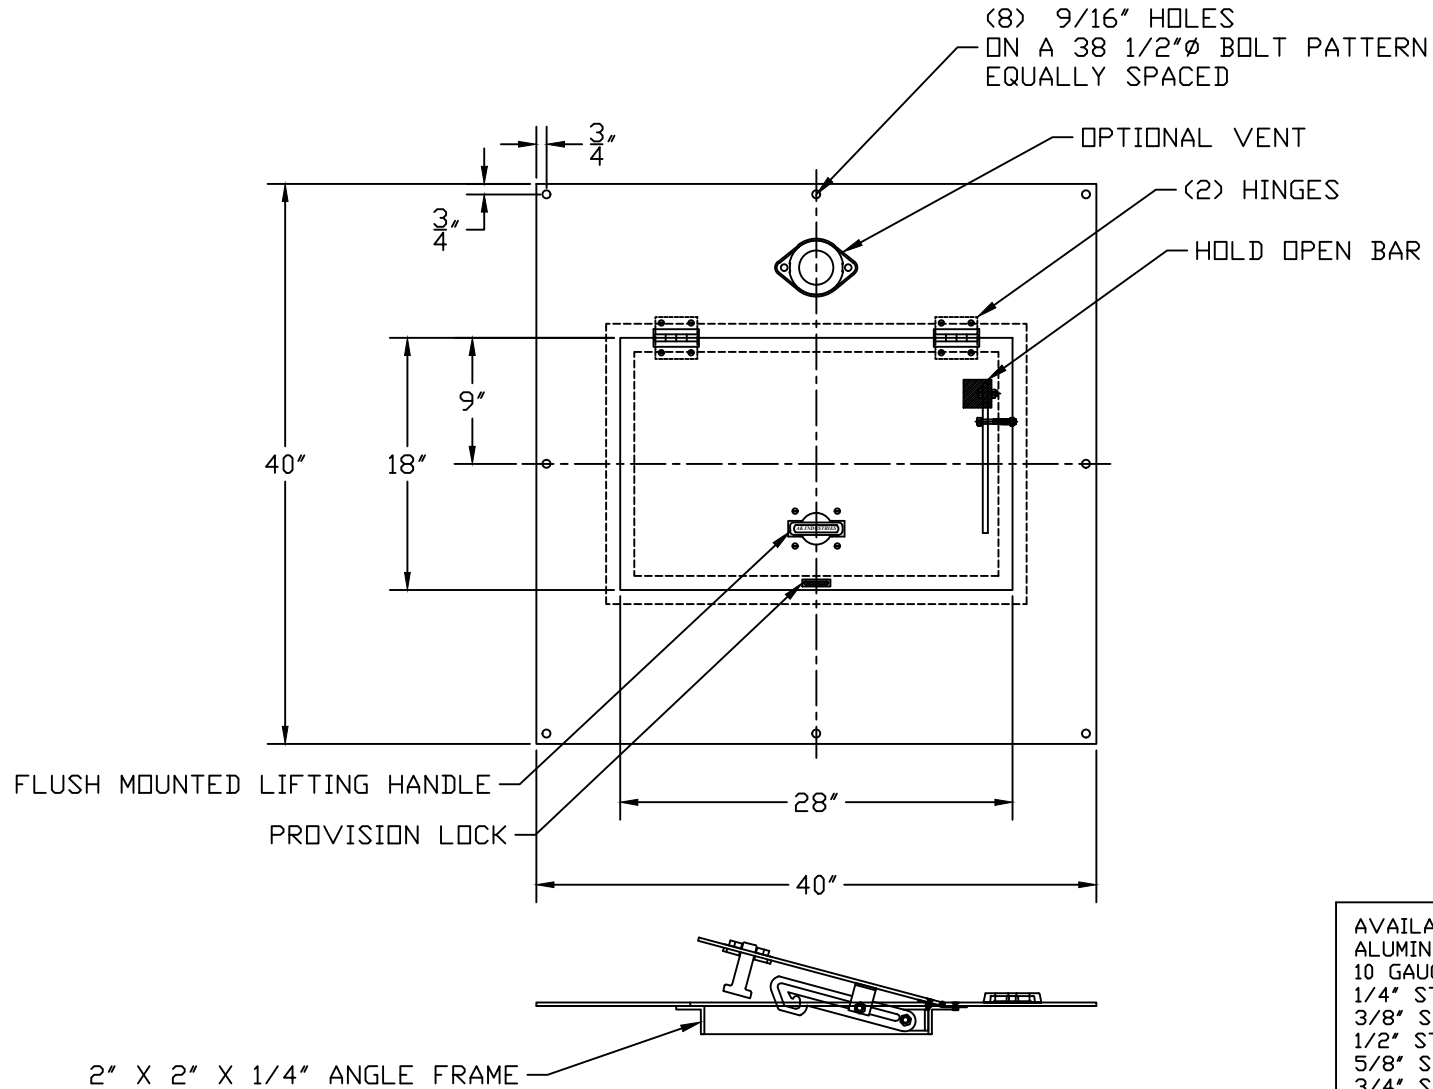

PART/PRINT NO.  
LB-36HDC-01

PART DESCRIPTION  
SQUARE HINGED DOOR COVER

DATE  
06/17/16

THIS DRAWING IS THE SOLE PROPERTY OF AK INDUSTRIES INC.

- AVAILABLE IN:
- ALUMINUM (1/4" ONLY)
  - 10 GAUGE STEEL
  - 1/4" STEEL
  - 3/8" STEEL
  - 1/2" STEEL
  - 5/8" STEEL
  - 3/4" STEEL
  - 1" STEEL
  - GALVANIZED (STEEL ONLY)
  - EPOXY COATED (STEEL ONLY)