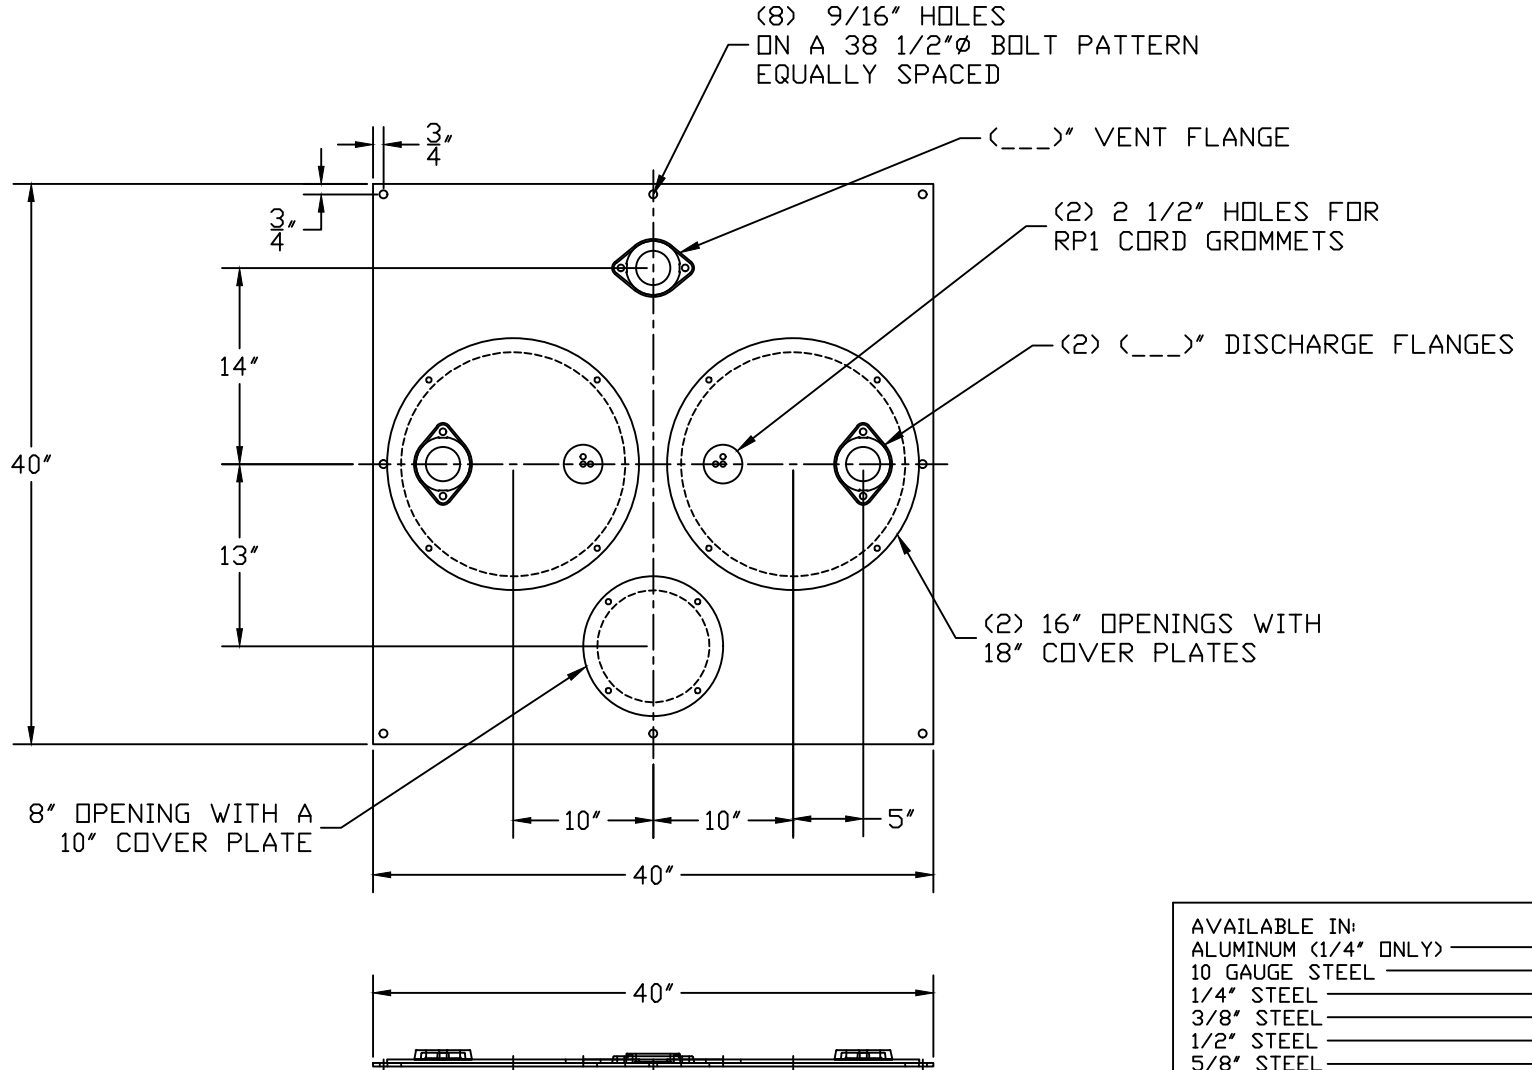

PART/PRINT NO.  
LB-3602-01

PART DESCRIPTION  
SQUARE DUPLEX COVER

DATE  
06/17/16

THIS DRAWING IS THE SOLE PROPERTY OF AK INDUSTRIES INC.

- AVAILABLE IN:
- ALUMINUM (1/4" ONLY)
  - 10 GAUGE STEEL
  - 1/4" STEEL
  - 3/8" STEEL
  - 1/2" STEEL
  - 5/8" STEEL
  - 3/4" STEEL
  - 1" STEEL
  - GALVANIZED (STEEL ONLY)
  - EPOXY COATED (STEEL ONLY)