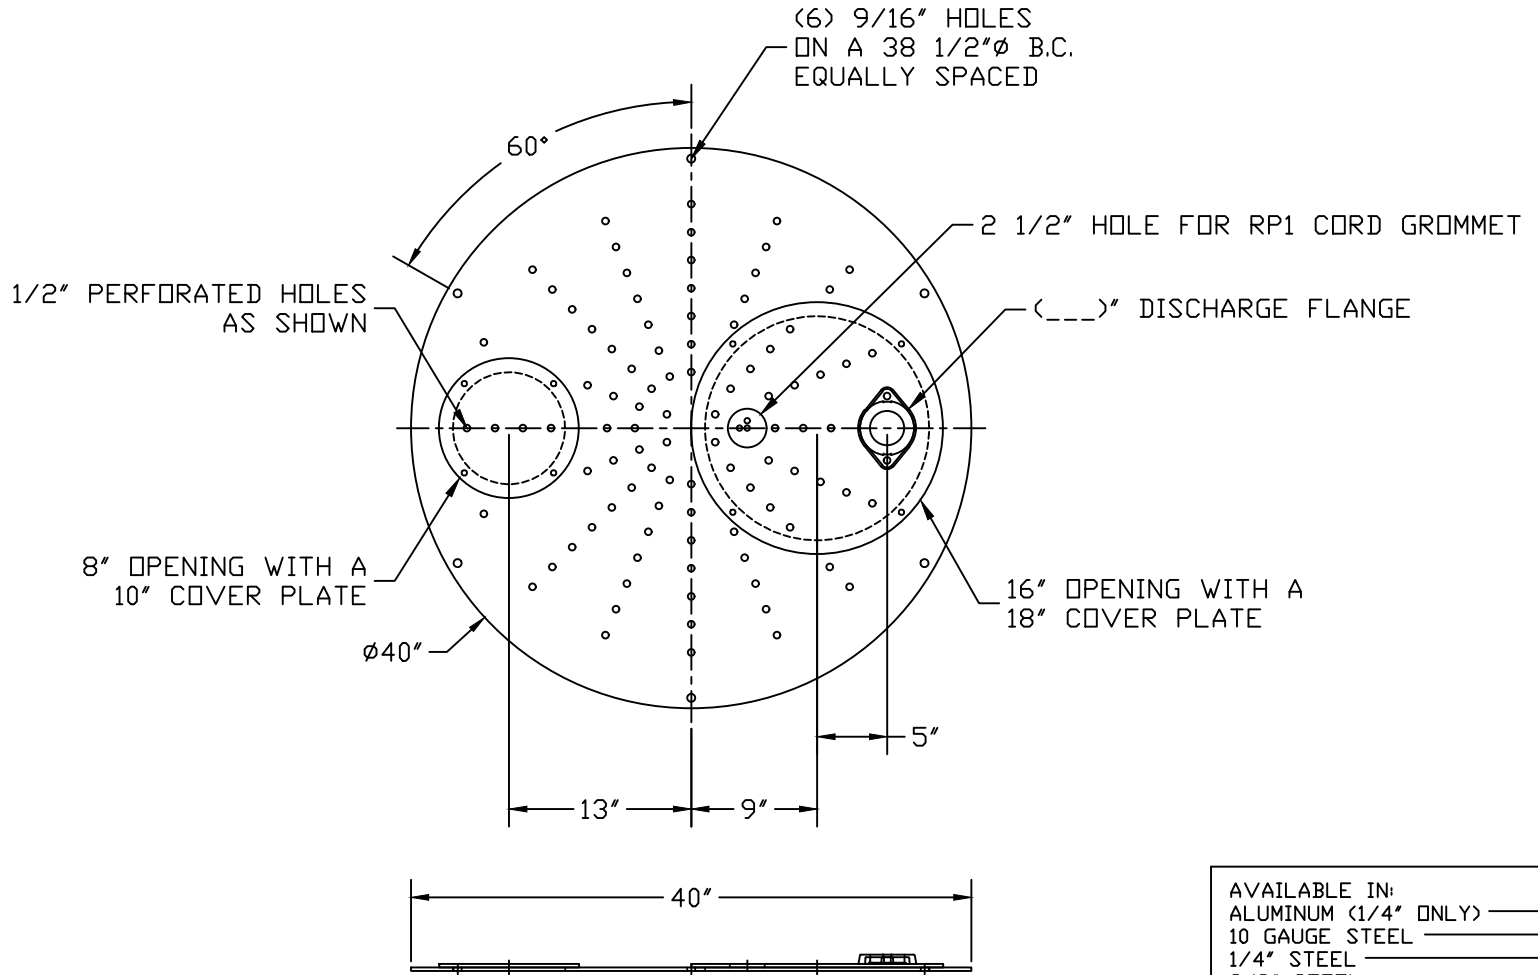

PART/PRINT NO.  
LB-3601 PERF

PART DESCRIPTION  
ROUND SIMPLEX PERFORATED COVER

DATE  
06/17/16

THIS DRAWING IS THE SOLE PROPERTY OF AK INDUSTRIES INC.

- AVAILABLE IN:
- ALUMINUM (1/4" ONLY)
  - 10 GAUGE STEEL
  - 1/4" STEEL
  - 3/8" STEEL
  - 1/2" STEEL
  - 5/8" STEEL
  - 3/4" STEEL
  - 1" STEEL
  - GALVANIZED (STEEL ONLY)
  - EPOXY COATED (STEEL ONLY)