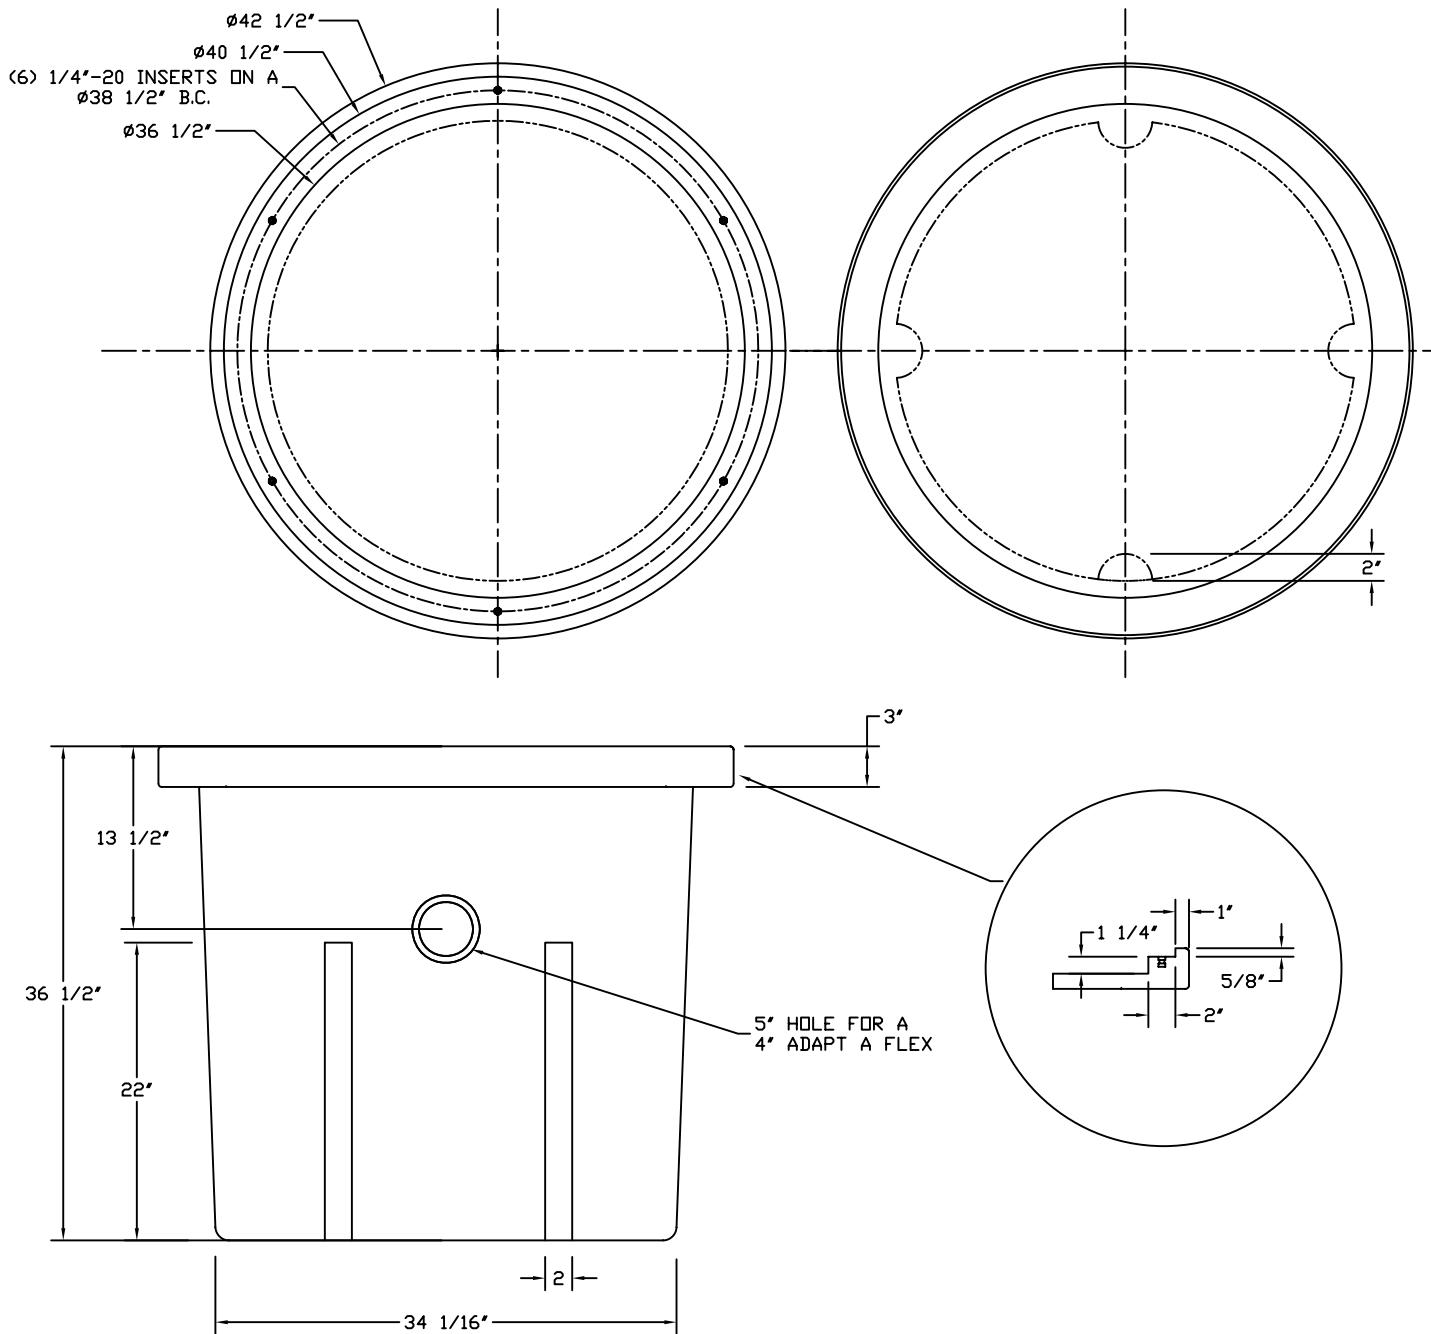

PART/PRINT #:

PART DESCRIPTION:

SCALE:

REVISION:

DATE:

AKP30330

RTP 36X36 (1) 4" AAF

NOT TO SCALE

002

8/29/03

THIS DRAWING IS THE SOLE PROPERTY OF AK INDUSTRIES INC.

B.O.M.

AKP30320 RTP 36X36

AKP10111 4" ADAPTAFLEX W/RETAINING RING

AKR50070 (6) 1/4"-20 ALUMINUM INSERTS

AK INDUSTRIES INC.
2055 PIDCO DR.
PLYMOUTH, IN. 46563
PHONE: (574) 936-6022

DRAWN BY:

M. OLIVAREZ

TOLERANCE:

± 0.250 UNLESS SPECIFIED OTHERWISE

SIGNATURE: