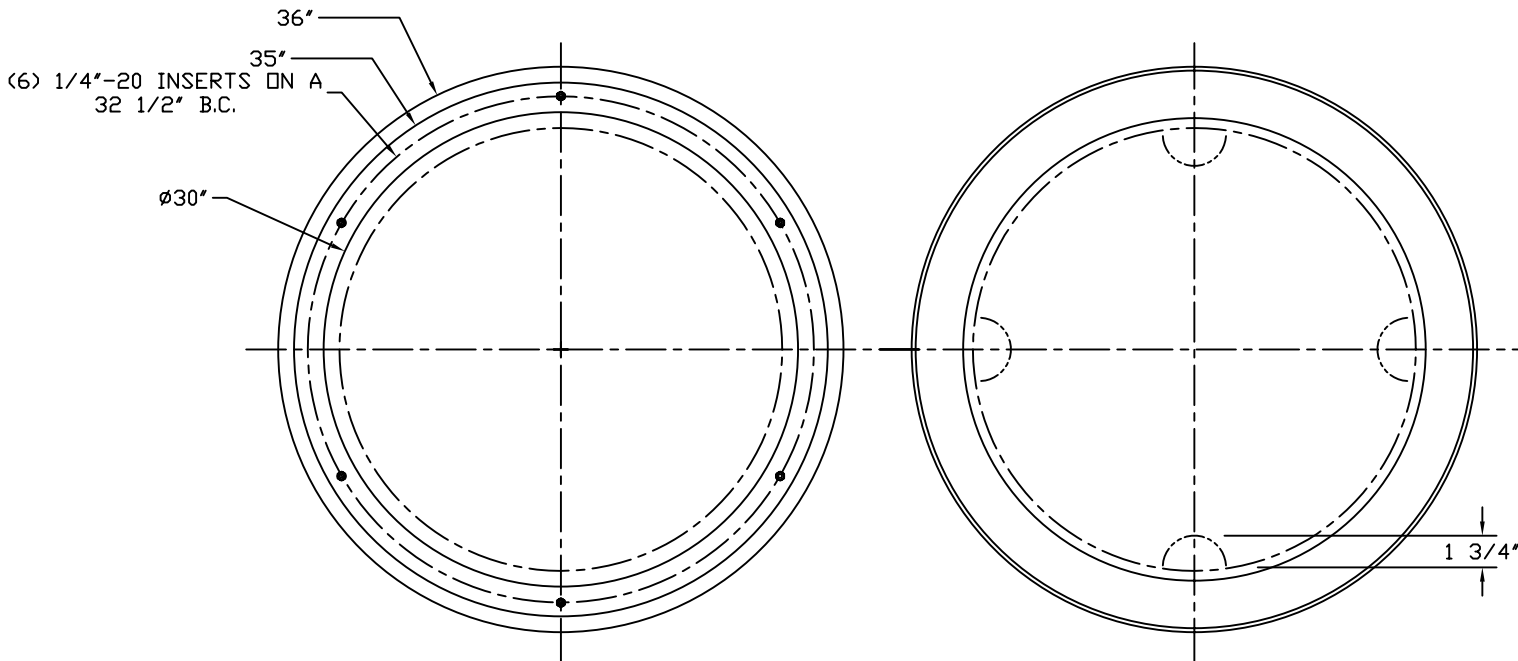

PART/PRINT #:

PART DESCRIPTION:

SCALE:

REVISION:

DATE:

AKP30300

RTP 30X36 (1) 4" AAF

NOT TO SCALE

002

8/29/03

THIS DRAWING IS THE SOLE PROPERTY OF AK INDUSTRIES INC.

**B.O.M.**  
**AKP30290 RTP 30X36**  
**AKP10111 4" ADAPT A FLEX W/RETAINING RING**  
**AKR50070 (6) 1/4"-20 ALUMINUM INSERTS**

AK INDUSTRIES INC.  
 2055 PIDCO DR.  
 PLYMOUTH, IN. 46563  
 PHONE:(574) 936-6022

DRAWN BY:  
 M.Olivarez

TOLERANCE:  
 ± 0.250 UNLESS SPECIFIED OTHERWISE

SIGNATURE: