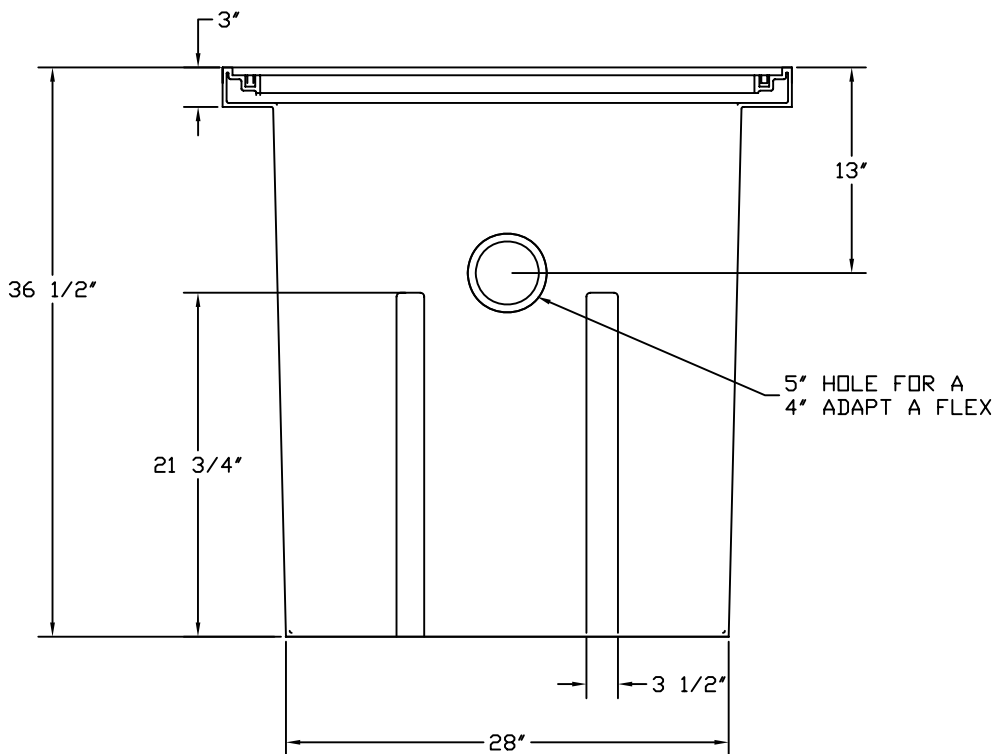

PART/PRINT #:

PART DESCRIPTION:

SCALE:

REVISION:

DATE:

AKP30300

RTP 30X36 (1) 4" AAF

NOT TO SCALE

002

8/29/03

THIS DRAWING IS THE SOLE PROPERTY OF AK INDUSTRIES INC.

**B.O.M.**  
**AKP30290 RTP 30X36**  
**AKP10111 4" ADAPT A FLEX W/RETAINING RING**  
**AKR50070 (6) 1/4"-20 ALUMINUM INSERTS**

AK INDUSTRIES INC.  
 2055 PIDCO DR.  
 PLYMOUTH, IN. 46563  
 PHONE:(574) 936-6022

DRAWN BY:  
 M.Olivarez

TOLERANCE:  
 ± 0.250 UNLESS SPECIFIED OTHERWISE

SIGNATURE: