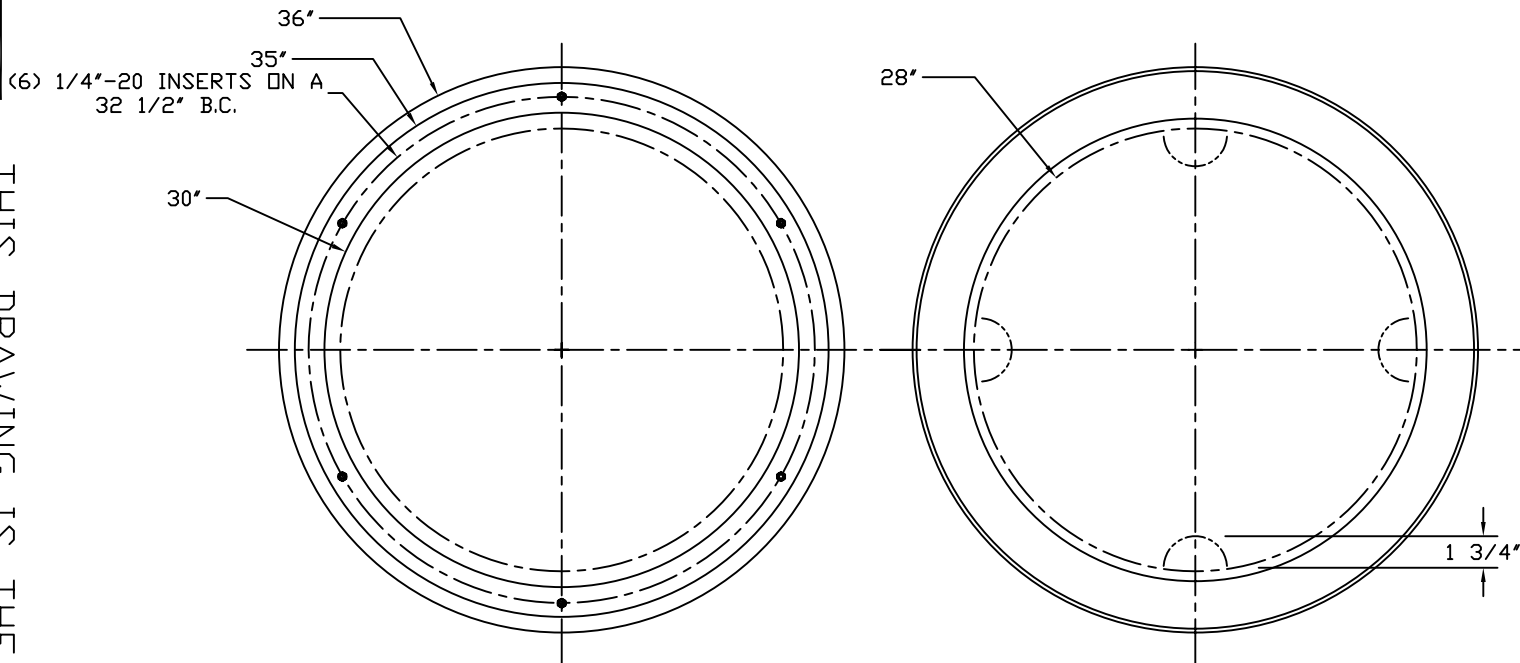

PART/PRINT #:

PART DESCRIPTION:

SCALE:

REVISION:

DATE:

AKP30290

RTP 30X36

NOT TO SCALE

001

5/6/04

B.O.M.
AKR50070 (6) 1/4"-20 ALUMINUM INSERTS

THIS DRAWING IS THE SOLE PROPERTY OF AK INDUSTRIES INC.

AK INDUSTRIES INC.
2055 PIDCO DR.
PLYMOUTH, IN. 46563
PHONE: (574) 936-6022

DRAWN BY:
M. OLIVAREZ

TOLERANCE:
± 0.250 UNLESS SPECIFIED OTHERWISE

SIGNATURE: