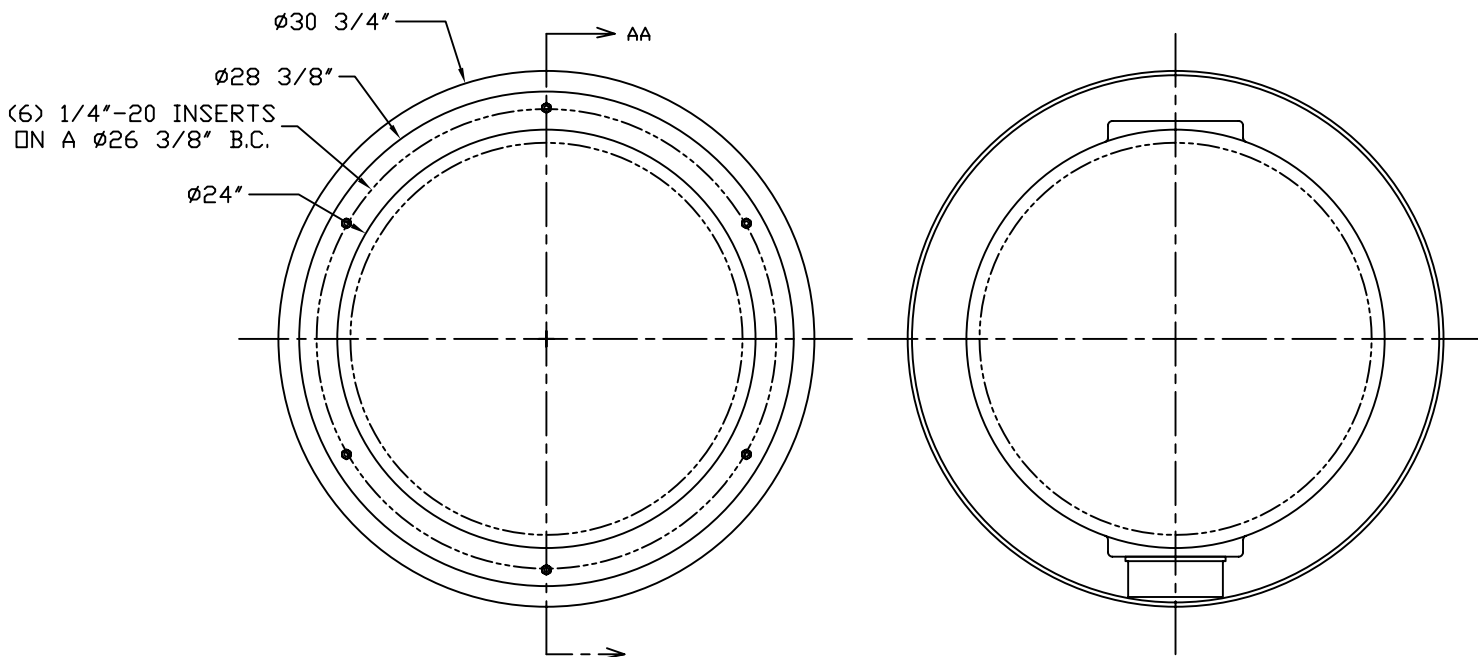

PART/PRINT #:

PART DESCRIPTION:

SCALE:

REVISION:

DATE:

AKP30280

RTP 24X36 (1) 4" CAST IRON HUB

NOT TO SCALE

001

8/28/03

THIS DRAWING IS THE SOLE PROPERTY OF AK INDUSTRIES INC.

B.O.M.
AKP30260 RTP 24X36
AKP10180 4" CAST HUB
AKR50070 (6)1/4"-20 ALUMINUM INSERTS

AK INDUSTRIES INC.
2055 PIDCO DR.
PLYMOUTH, IN. 46563
PHONE: (574) 936-6022

DRAWN BY:
M. OLIVAREZ

TOLERANCE:
± 0.250 UNLESS SPECIFIED OTHERWISE

SIGNATURE: