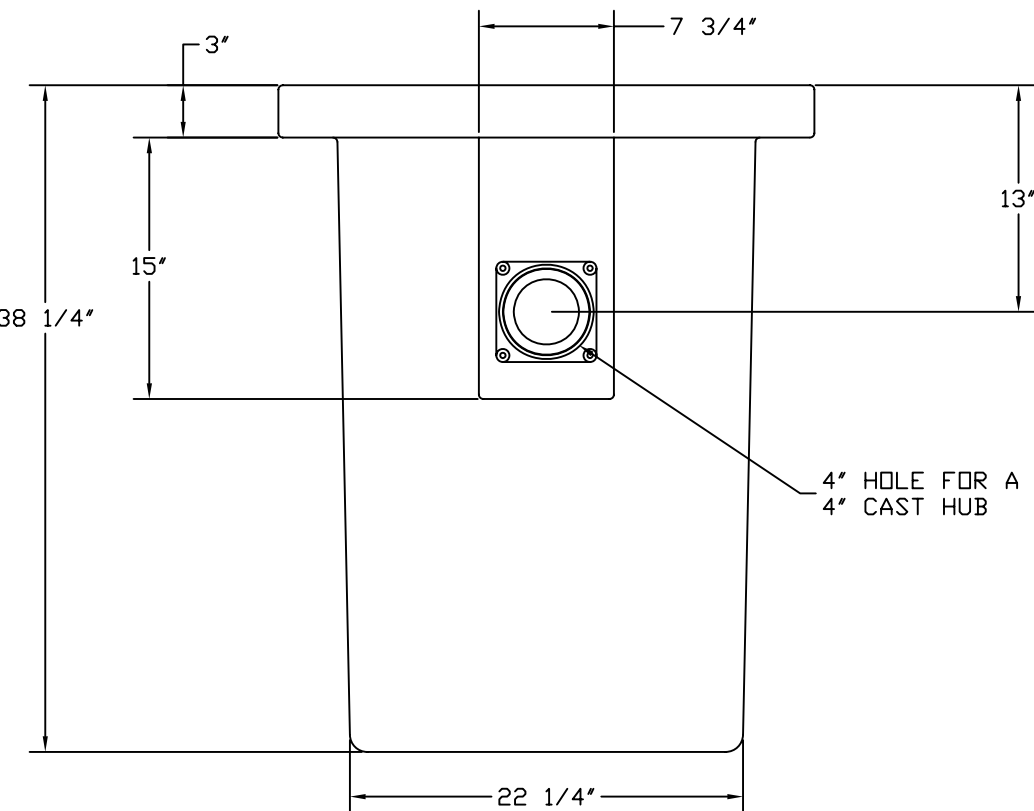

PART/PRINT #:

PART DESCRIPTION:

SCALE:

REVISION:

DATE:

AKP30280

RTP 24X36 (1) 4" CAST IRON HUB

NOT TO SCALE

001

8/28/03

THIS DRAWING IS THE SOLE PROPERTY OF AK INDUSTRIES INC.

B.O.M.
AKP30260 RTP 24X36
AKP10180 4" CAST HUB
AKR50070 (6)1/4"-20 ALUMINUM INSERTS

AK INDUSTRIES INC.
 2055 PIDCO DR.
 PLYMOUTH, IN. 46563
 PHONE: (574) 936-6022

DRAWN BY:
 M. OLIVAREZ

TOLERANCE:
 ± 0.250 UNLESS SPECIFIED OTHERWISE

SIGNATURE: