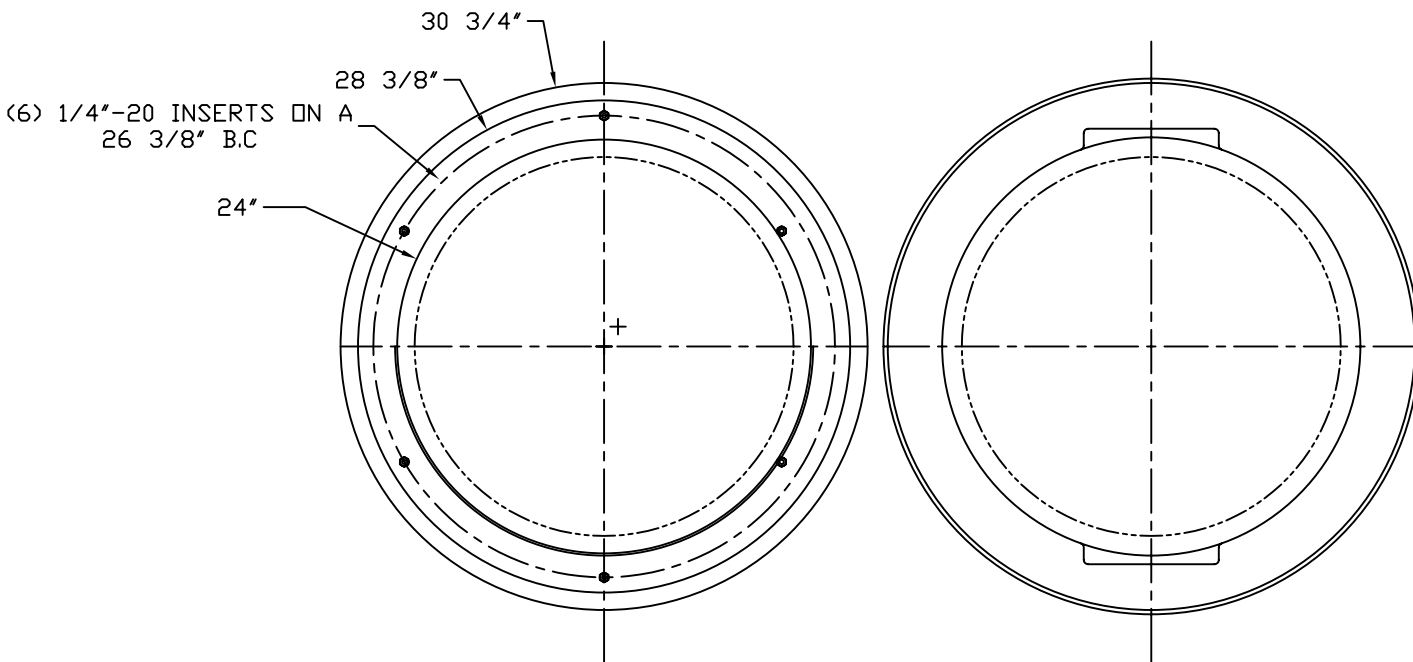

PART/PRINT #:

PART DESCRIPTION:

SCALE:

REVISION:

DATE:

AKP30265

RTP 24X36 (1) 3" AAF

NOT TO SCALE

002

8/28/03

B.O.M.
AKP30260 RTP 24X36
AKP10080 3" ADAPT A FLEX
AKR50070 (6)1/4"-20 ALUMINUM INSERTS

THIS DRAWING IS THE SOLE PROPERTY OF AK INDUSTRIES INC.

AK INDUSTRIES INC.
 2055 PIDCO DR.
 PLYMOUTH, IN. 46563
 PHONE: (574) 936-6022

DRAWN BY:
 M. OLIVAREZ

TOLERANCE:
 ± 0.250 UNLESS SPECIFIED OTHERWISE

SIGNATURE: