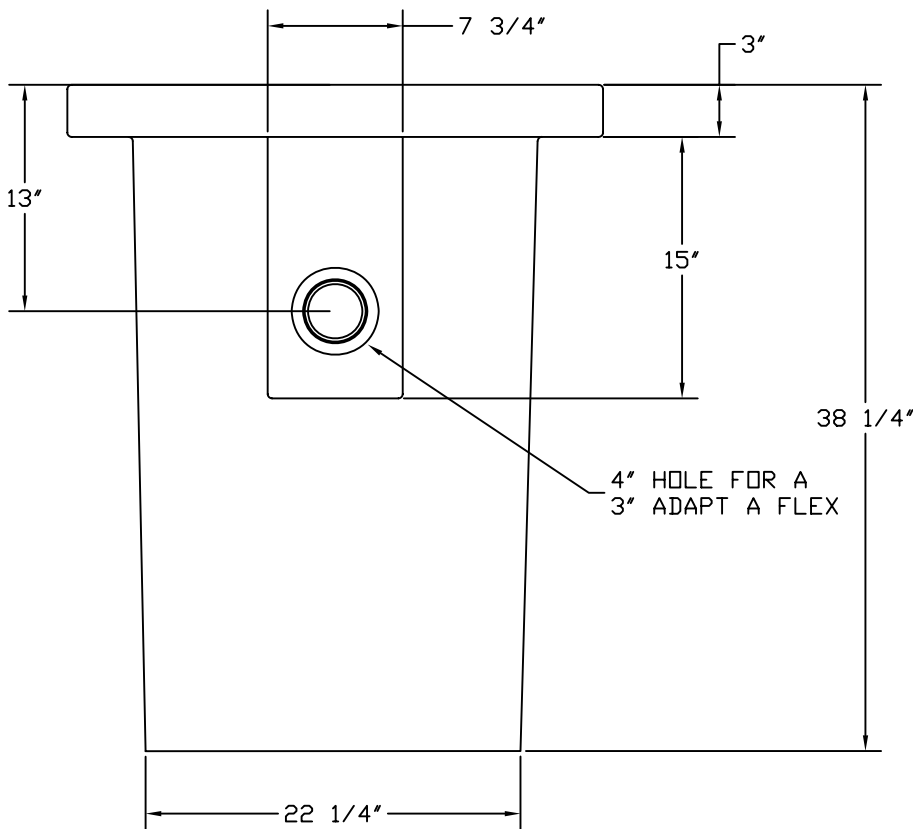

PART/PRINT #:

PART DESCRIPTION:

SCALE:

REVISION:

DATE:

AKP30265

RTP 24X36 (1) 3" AAF

NOT TO SCALE

002

8/28/03

B.O.M.
AKP30260 RTP 24X36
AKP10080 3" ADAPT A FLEX
AKR50070 (6)1/4"-20 ALUMINUM INSERTS

THIS DRAWING IS THE SOLE PROPERTY OF AK INDUSTRIES INC.

AK INDUSTRIES INC.
 2055 PIDCO DR.
 PLYMOUTH, IN. 46563
 PHONE: (574) 936-6022

DRAWN BY:
 M. OLIVAREZ

TOLERANCE:
 ± 0.250 UNLESS SPECIFIED OTHERWISE

SIGNATURE: