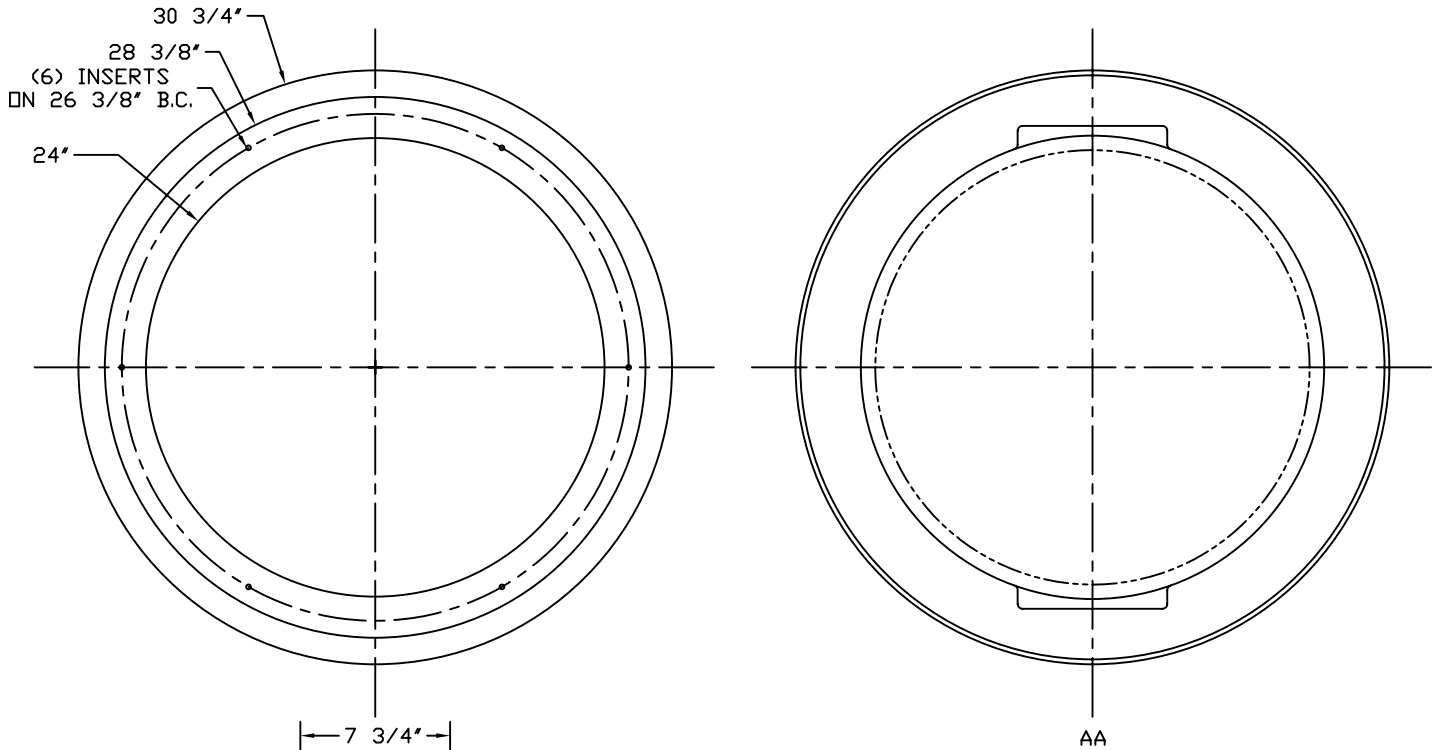

PART/PRINT #:

PART DESCRIPTION:

SCALE:

REVISION:

DATE:

AKP30250

RTP 24 X 30 (1) CAST IRON HUB

NOT TO SCALE

002

8/29/03

B.O.M

AKP30230 RTP 24X30

AKP10180 CAST IRON HUB FLAT 4"

AKR50070 (6)1/4X20 ALUMINUM INSSERTS

THIS DRAWING IS THE SOLE PROPERTY OF AK INDUSTRIES INC.

AK INDUSTRIES INC.
2055 PIDCO DR.
PLYMOUTH, IN. 46563
PHONE:(574) 936-6022

DRAWN BY:
M.O LIVAREZ

TOLERANCE:
± 0.0250 UNLESS SPECIFIED OTHERWISE

SIGNATURE: