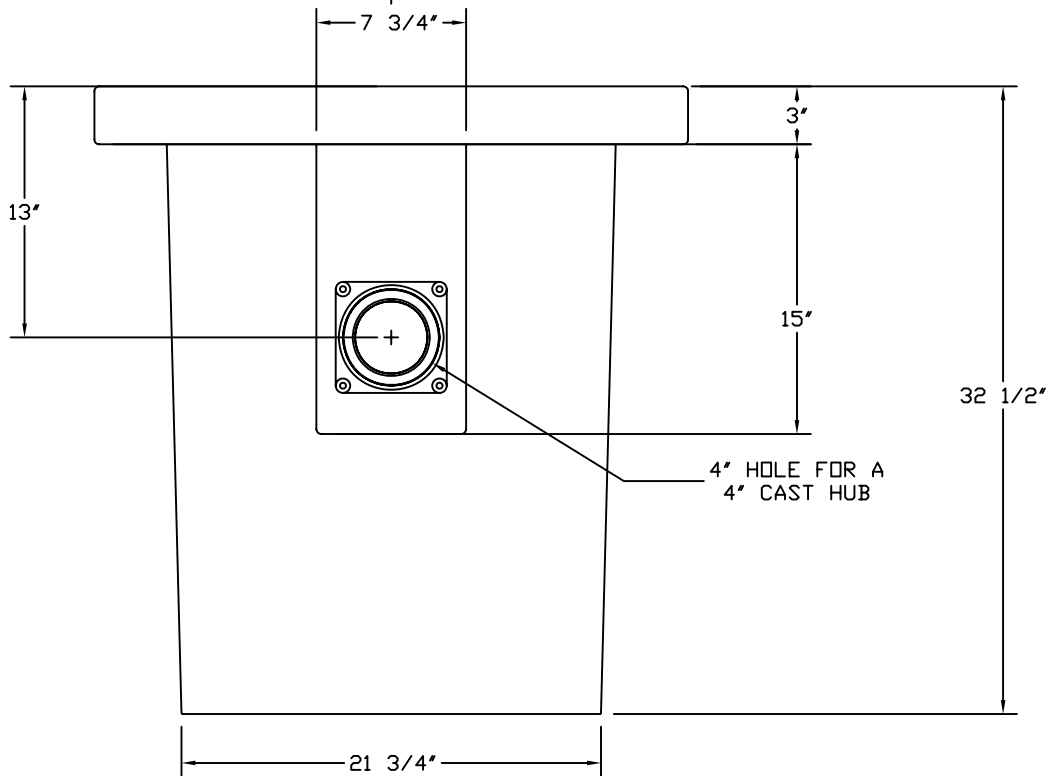

PART/PRINT #:

PART DESCRIPTION:

SCALE:

REVISION:

DATE:

AKP30250

RTP 24 X 30 (1) CAST IRON HUB

NOT TO SCALE

002

8/29/03

B.O.M

AKP30230 RTP 24X30

AKP10180 CAST IRON HUB FLAT 4"

AKR50070 (6)1/4X20 ALUMINUM INSSERTS

THIS DRAWING IS THE SOLE PROPERTY OF AK INDUSTRIES INC.

AK INDUSTRIES INC.
2055 PIDCO DR.
PLYMOUTH, IN. 46563
PHONE:(574) 936-6022