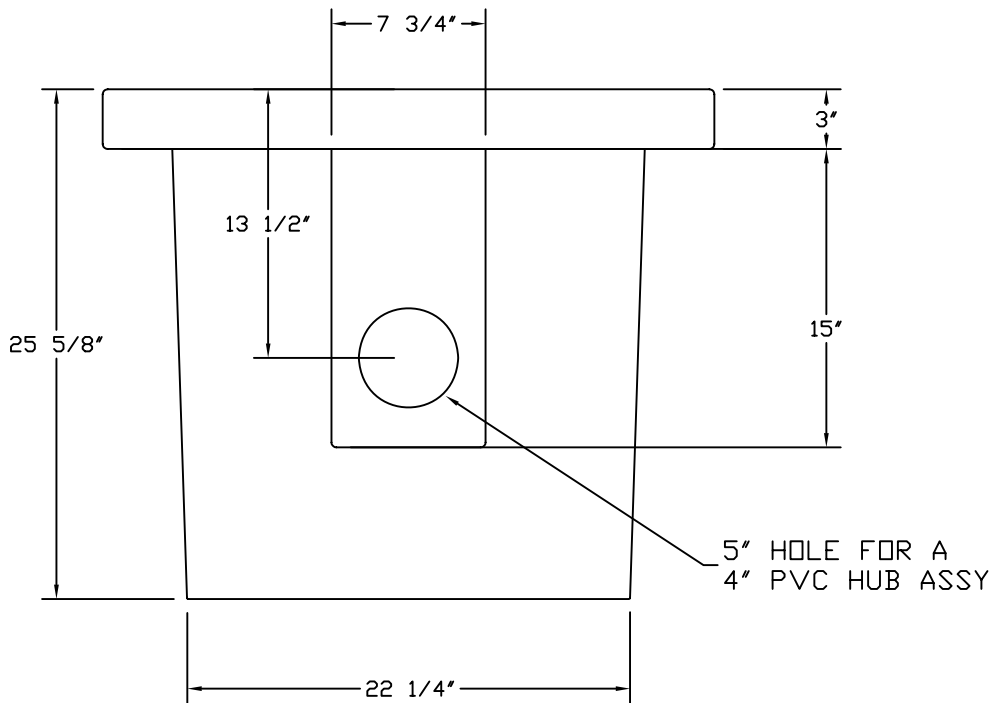

PART/PRINT #:

PART DESCRIPTION:

SCALE:

REVISION:

DATE:

AKP30202

RTP 24X24 (1) 4" PVC INLET

NOT TO SCALE

002

04/10/07

B.O.M
AKP30200 RTP 24X24
AKP10185 PVC HUB 4"
AKR50070 (6)1/4X20 ALUMINUM INSERTS

THIS DRAWING IS THE SOLE PROPERTY OF AK INDUSTRIES INC.

AK INDUSTRIES INC.
 2055 PIDCO DR.
 PLYMOUTH, IN. 46563
 PHONE: (574) 936-6022

DRAWN BY:
 M. OLIVAREZ

TOLERANCE:
 ± 0.250 UNLESS SPECIFIED OTHERWISE

SIGNATURE: