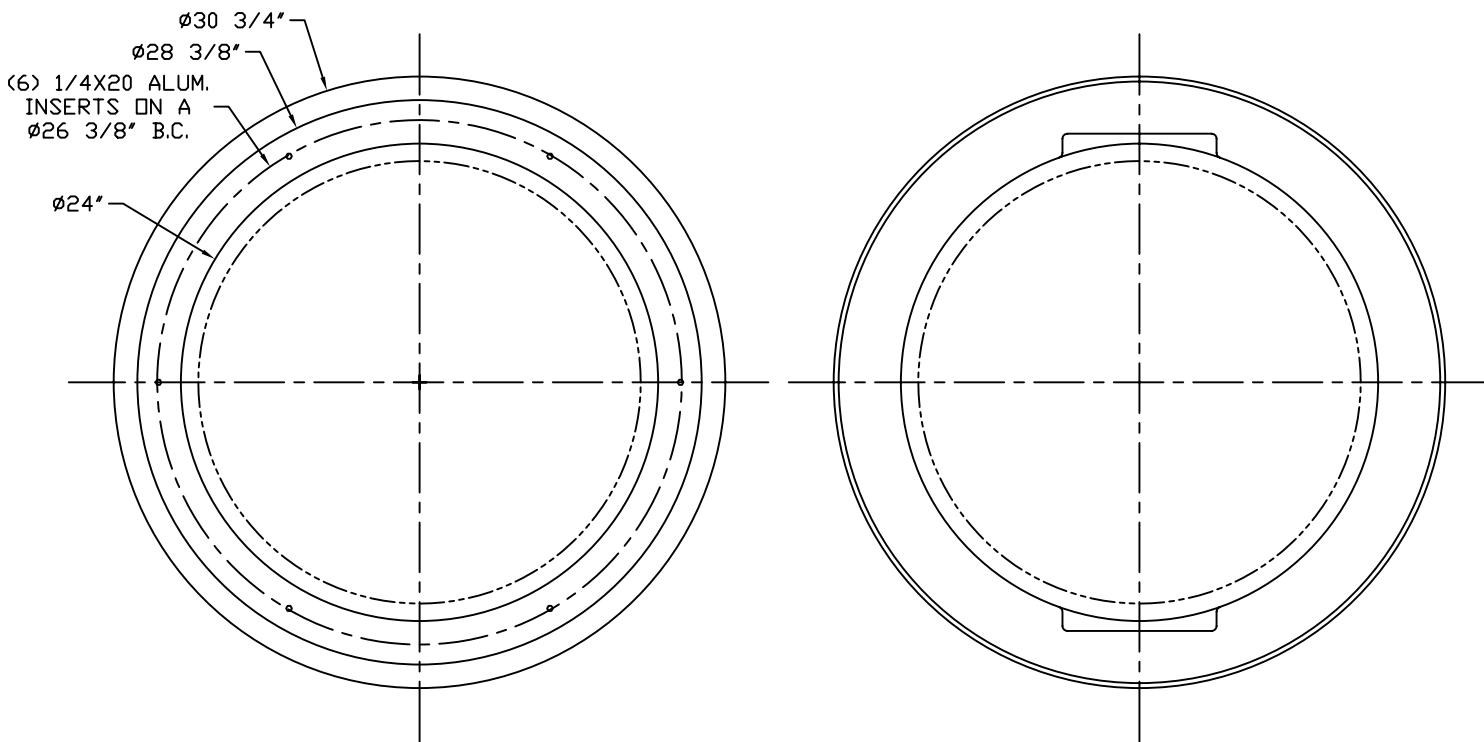

PART/PRINT #:

PART DESCRIPTION:

SCALE:

REVISION:

DATE:

AKP30202

RTP 24X24 (1) 4" PVC INLET

NOT TO SCALE

002

04/10/07

B.O.M
AKP30200 RTP 24X24
AKP10185 PVC HUB 4"
AKR50070 (6)1/4X20 ALUMINUM INSERTS

THIS DRAWING IS THE SOLE PROPERTY OF AK INDUSTRIES INC.

AK INDUSTRIES INC.
 2055 PIDCO DR.
 PLYMOUTH, IN. 46563
 PHONE: (574) 936-6022

DRAWN BY:
 M. OLIVAREZ

TOLERANCE:
 ± 0.250 UNLESS SPECIFIED OTHERWISE

SIGNATURE: