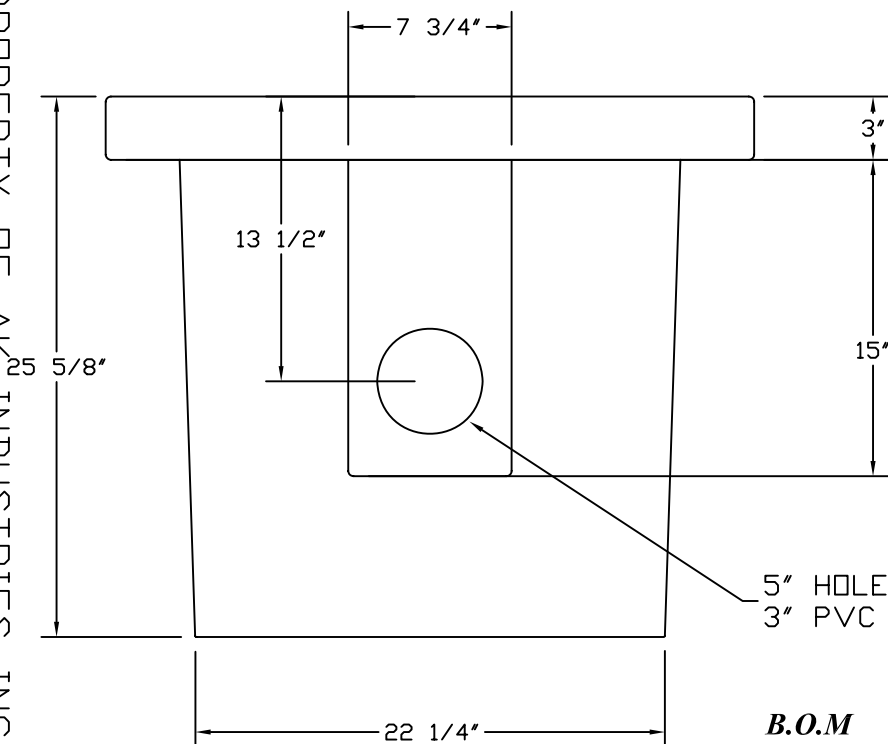

PART/PRINT #:

PART DESCRIPTION:

SCALE:

REVISION:

DATE:

AKP30201

RTP 24X24 (1) 3" PVC INLET

NOT TO SCALE

002

4/10/03

THIS DRAWING IS THE THE SOLE PROPERTY OF AK INDUSTRIES INC.

5" HOLE FOR A
3" PVC HUB ASSY

B.O.M
AKP30200 RTP 24X24
AKP10184 PVC HUB 3"
AKR50070 (6) 1/4"X20 ALUMINUM INSERTS

AK INDUSTRIES INC.
 2055 PIDCO DR.
 PLYMOUTH, IN. 46563
 PHONE: (574) 936-6022

DRAWN BY:
 M. OLIVAREZ

TOLERANCE:
 ± 0.250 UNLESS SPECIFIED OTHERWISE

SIGNATURE: