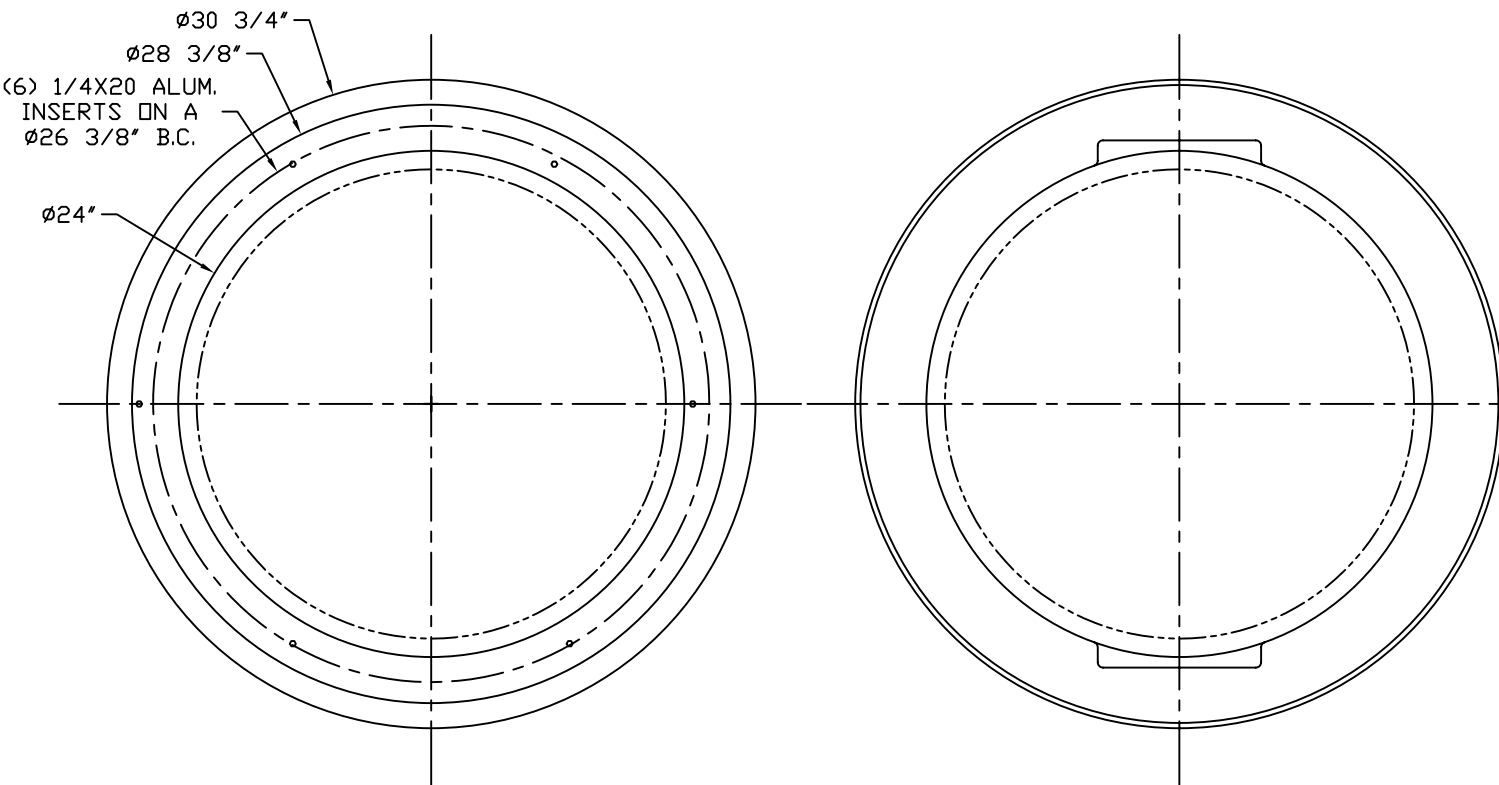

PART/PRINT #:

PART DESCRIPTION:

SCALE:

REVISION:

DATE:

AKP30201

RTP 24X24 (1) 3" PVC INLET

NOT TO SCALE

002

4/10/03

THIS DRAWING IS THE THE SOLE PROPERTY OF AK INDUSTRIES INC.

5" HOLE FOR A
3" PVC HUB ASSY

B.O.M
AKP30200 RTP 24X24
AKP10184 PVC HUB 3"
AKR50070 (6) 1/4"X20 ALUMINUM INSERTS

AK INDUSTRIES INC.
 2055 PIDCO DR.
 PLYMOUTH, IN. 46563
 PHONE: (574) 936-6022

DRAWN BY:
 M. OLIVAREZ

TOLERANCE:
 ± 0.250 UNLESS SPECIFIED OTHERWISE

SIGNATURE: