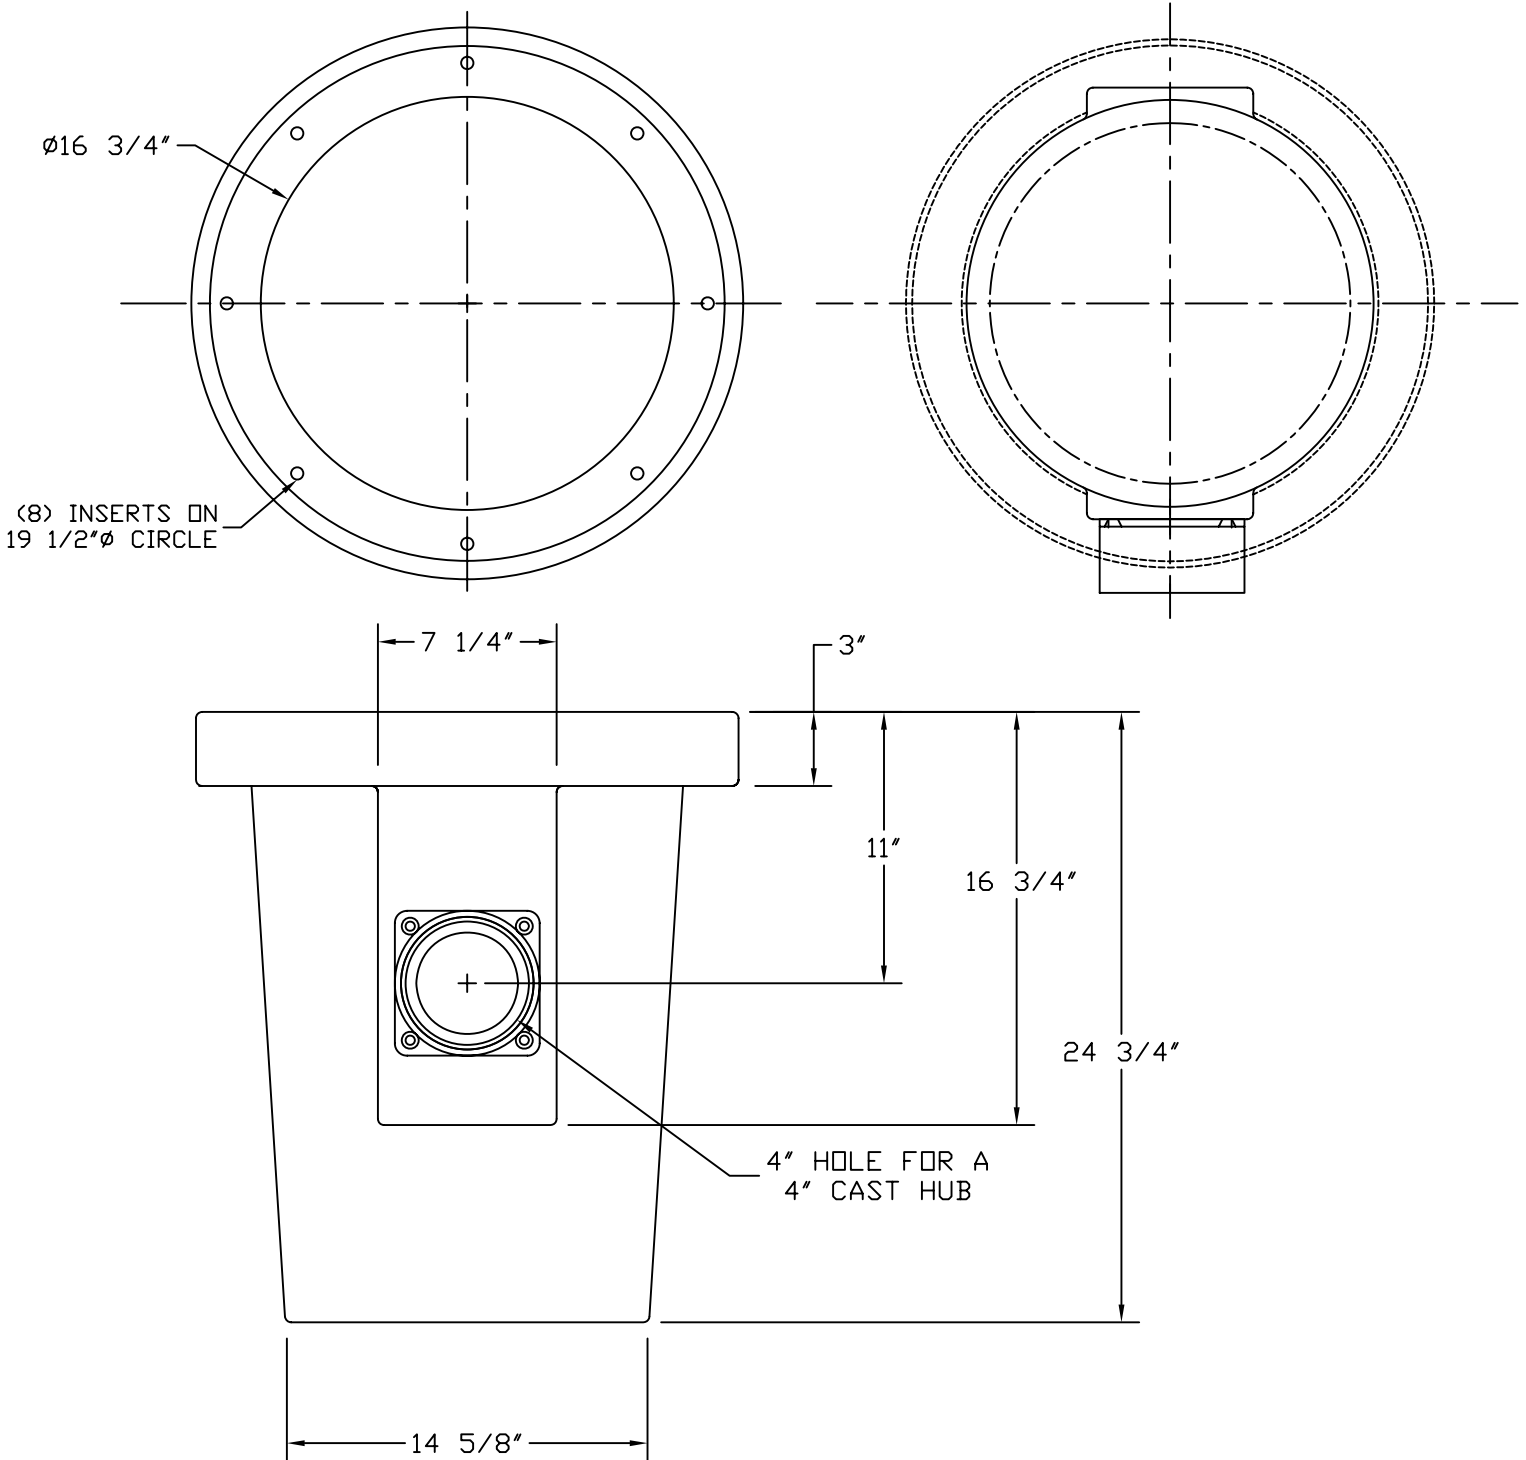

PART/PRINT #:

PART DESCRIPTION:

SCALE:

REVISION:

DATE:

AKP30050

RTP 18X22 (1) CAST IRON HUB

NOT TO SCALE

001

04/10/07

THIS DRAWING IS THE SOLE PROPERTY OF AK INDUSTRIES INC.

B.O.M.
AKP30000 RTP 18X22
AKP10180 (2)CAST IRON HUB FLAT 4"
AKR50070 (8)1/4X20 ALUMINUM INSERTS

AK INDUSTRIES INC.
 2055 PIDCO DR.
 PLYMOUTH, IN. 46563
 PHONE:(574) 936-6022

DRAWN BY:
 M.O LIVAREZ

TOLERANCE:
 ± 0.250 UNLESS SPECIFIED OTHERWISE

SIGNATURE: