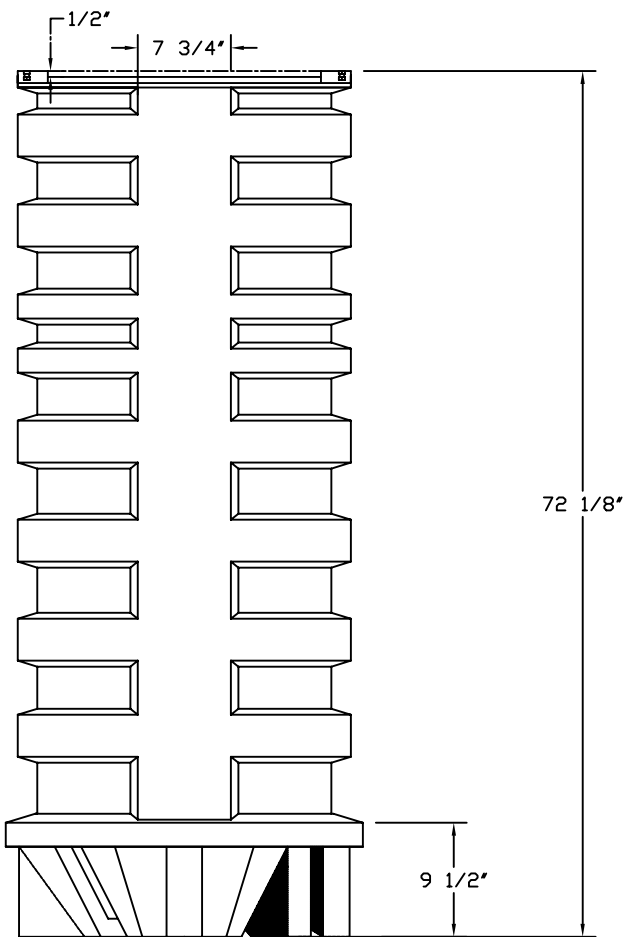

PART/PRINT #:

PART DESCRIPTION:

SCALE:

REVISION:

DATE:

AKP20030

BASIN RIB 24 X 72

NOT TO SCALE

003

04/10/07

THIS DRAWING IS THE SOLE PROPERTY OF AK INDUSTRIES INC.

B.O.M

AKR50070 (6) 1/4-20 ALUMINUM INSERTS

NOTE:

USE NEW TOP AND NEW BOTTOM

AK INDUSTRIES INC.
2055 PIDCO DR.
PLYMOUTH, IN. 46563
PHONE: (574) 936-6022