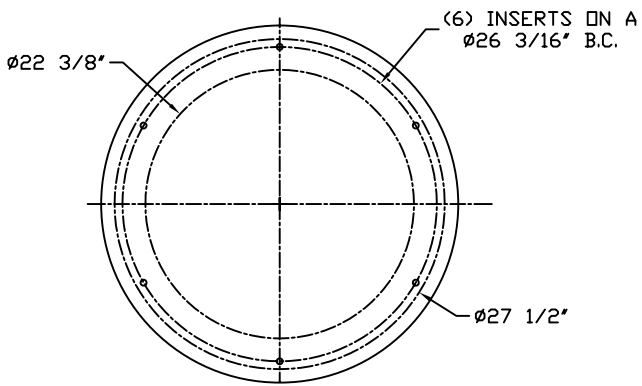

PART/PRINT #:

PART DESCRIPTION:

SCALE:

REVISION:

DATE:

AKP20030

BASIN RIB 24 X 72

NOT TO SCALE

003

04/10/07

THIS DRAWING IS THE SOLE PROPERTY OF AK INDUSTRIES INC.

B.O.M

AKR50070 (6) 1/4-20 ALUMINUM INSERTS

NOTE:

USE NEW TOP AND NEW BOTTOM

AK INDUSTRIES INC.
2055 PIDCO DR.
PLYMOUTH, IN. 46563
PHONE: (574) 936-6022

DRAWN BY:
M. OLIVAREZ

TOLERANCE:
 $\pm .250$ UNLESS SPECIFIED OTHERWISE

SIGNATURE: