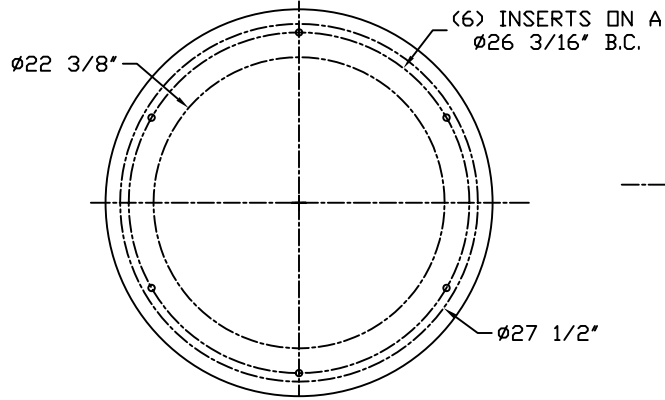

PART/PRINT #:

PART DESCRIPTION:

SCALE:

REVISION:

DATE:

AKP20020

BASIN RIB 24 X 60

NOT TO SCALE

003

04/10/07

THIS DRAWING IS THE SOLE PROPERTY OF AK INDUSTRIES INC.

B.O.M
AKR50070 (6) 1/4-20 ALUMINUM INSERTS

NOTE:
USE NEW TOP AND NEW BOTTOM

AK INDUSTRIES INC.
2055 PIDCO DR.
PLYMOUTH, IN. 46563
PHONE:(574) 936-6022

DRAWN BY:
M.O LIVAREZ

TOLERANCE:
 ± 0.250 UNLESS SPECIFIED OTHERWISE

SIGNATURE: