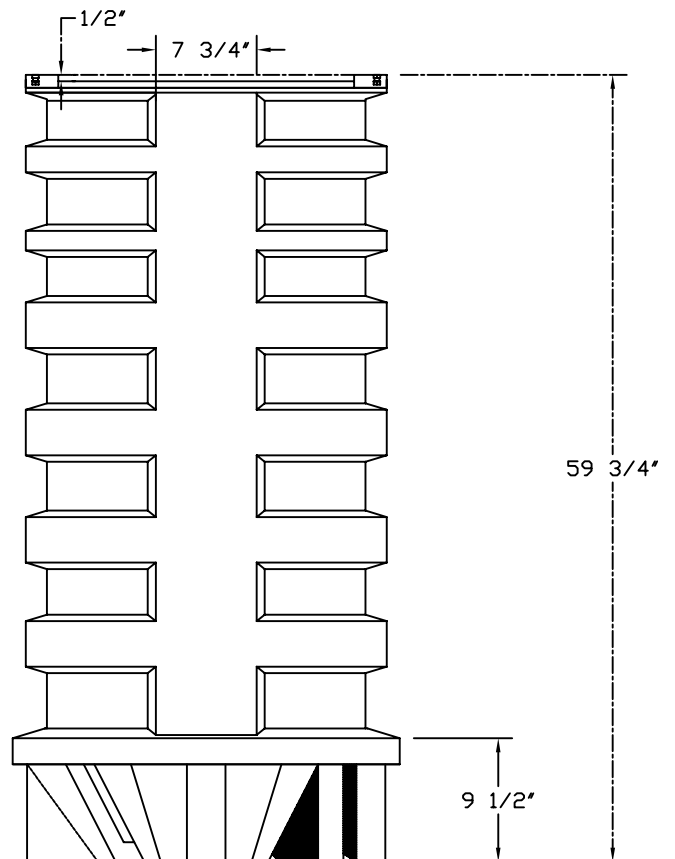

PART/PRINT #:

PART DESCRIPTION:

SCALE:

REVISION:

DATE:

AKP20020

BASIN RIB 24 X 60

NOT TO SCALE

003

04/10/07

THIS DRAWING IS THE SOLE PROPERTY OF AK INDUSTRIES INC.

B.O.M
AKR50070 (6) 1/4-20 ALUMINUM INSERTS

NOTE:
USE NEW TOP AND NEW BOTTOM

AK INDUSTRIES INC.
2055 PIDCO DR.
PLYMOUTH, IN. 46563
PHONE:(574) 936-6022

DRAWN BY:
M.O LIVAREZ

TOLERANCE:
 ± 0.250 UNLESS SPECIFIED OTHERWISE

SIGNATURE: