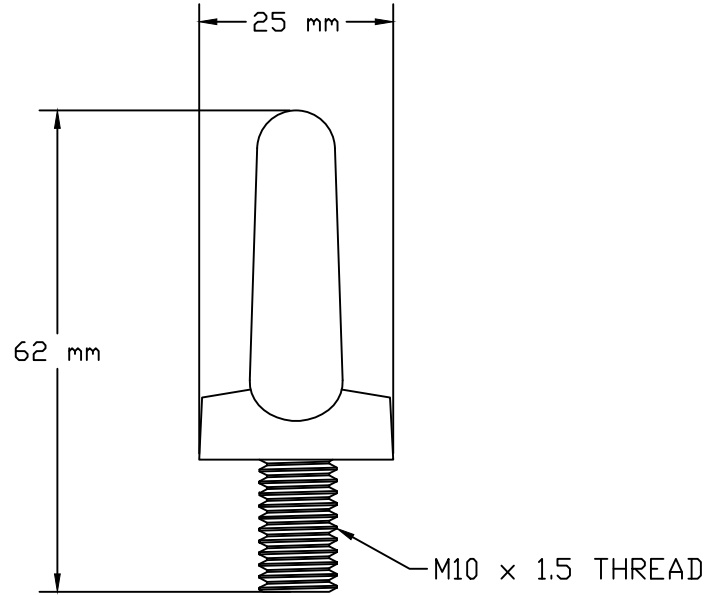

PART/PRINT NO.
LA-EYEBOLTS

PART DESCRIPTION
SS M10 EYE BOLT

DATE
09/28/15

THIS DRAWING IS THE THE SOLE PROPERTY OF AK INDUSTRIES INC.

AK INDUSTRIES INC.
2055 PIDCO DR.
PLYMOUTH, IN. 46563
PHONE: (574) 936-6022

DRAWN BY:
A.HARTUNG

SCALE:
NOT TO SCALE

REVISION #:

SIGNATURE: