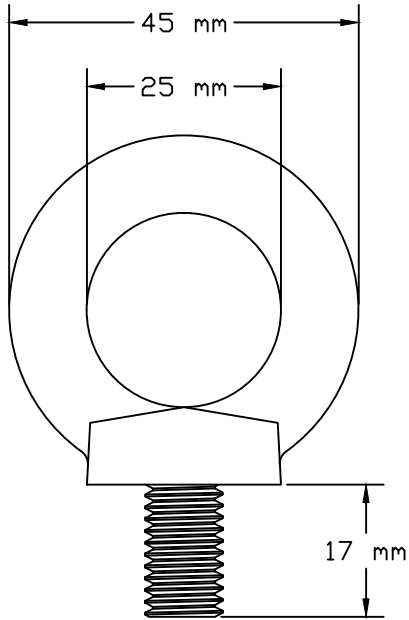

PART/PRINT NO.
LA-EYEBOLTS

PART DESCRIPTION
SS M10 EYE BOLT

DATE
09/28/15

THIS DRAWING IS THE THE SOLE PROPERTY OF AK INDUSTRIES INC.

AK INDUSTRIES INC.
2055 PIDCO DR.
PLYMOUTH, IN. 46563
PHONE: (574) 936-6022

DRAWN BY:
A.HARTUNG

SCALE:
NOT TO SCALE

REVISION #:

SIGNATURE: