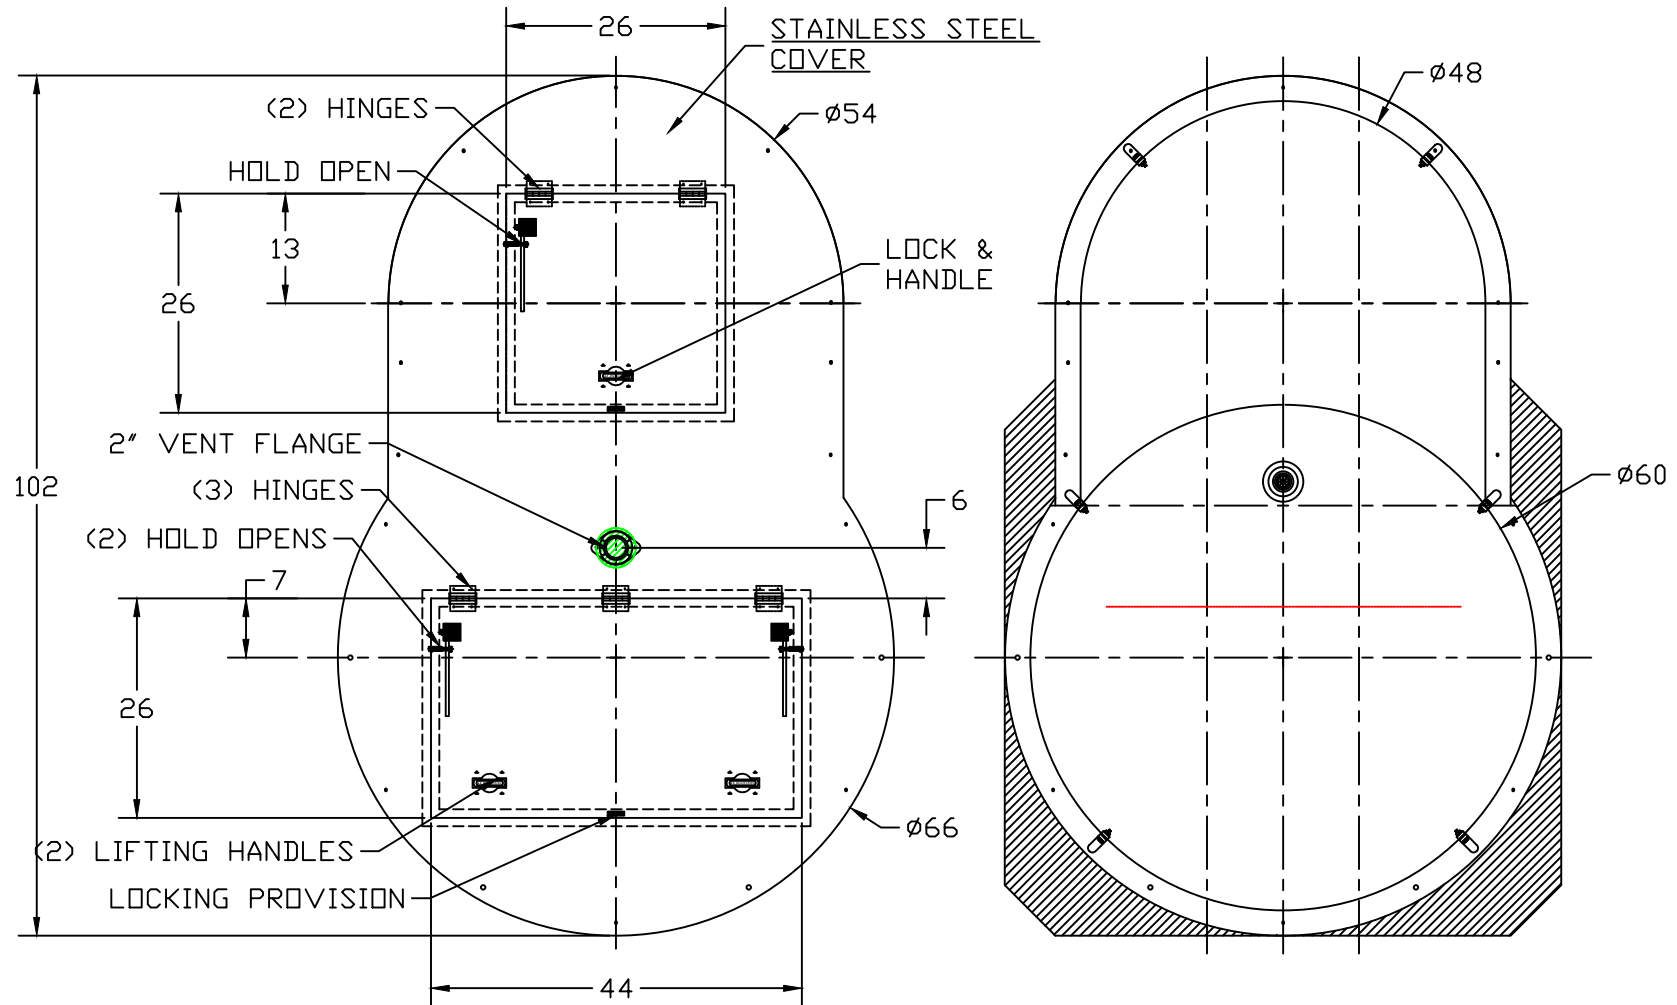

PART/PRINT NO.  
LB-S60VBC

PART DESCRIPTION  
60" STEEL VALVE BOX COVER

DATE  
4/3/15

THIS DRAWING IS THE SOLE PROPERTY OF AK INDUSTRIES INC.

AK INDUSTRIES INC.  
2055 PIDCO DR.  
PLYMOUTH, IN. 46563  
PHONE:(574) 936-6022

DRAWN BY:  
A.HARTUNG

SCALE:  
NOT TO SCALE

REVISION #:

SIGNATURE: