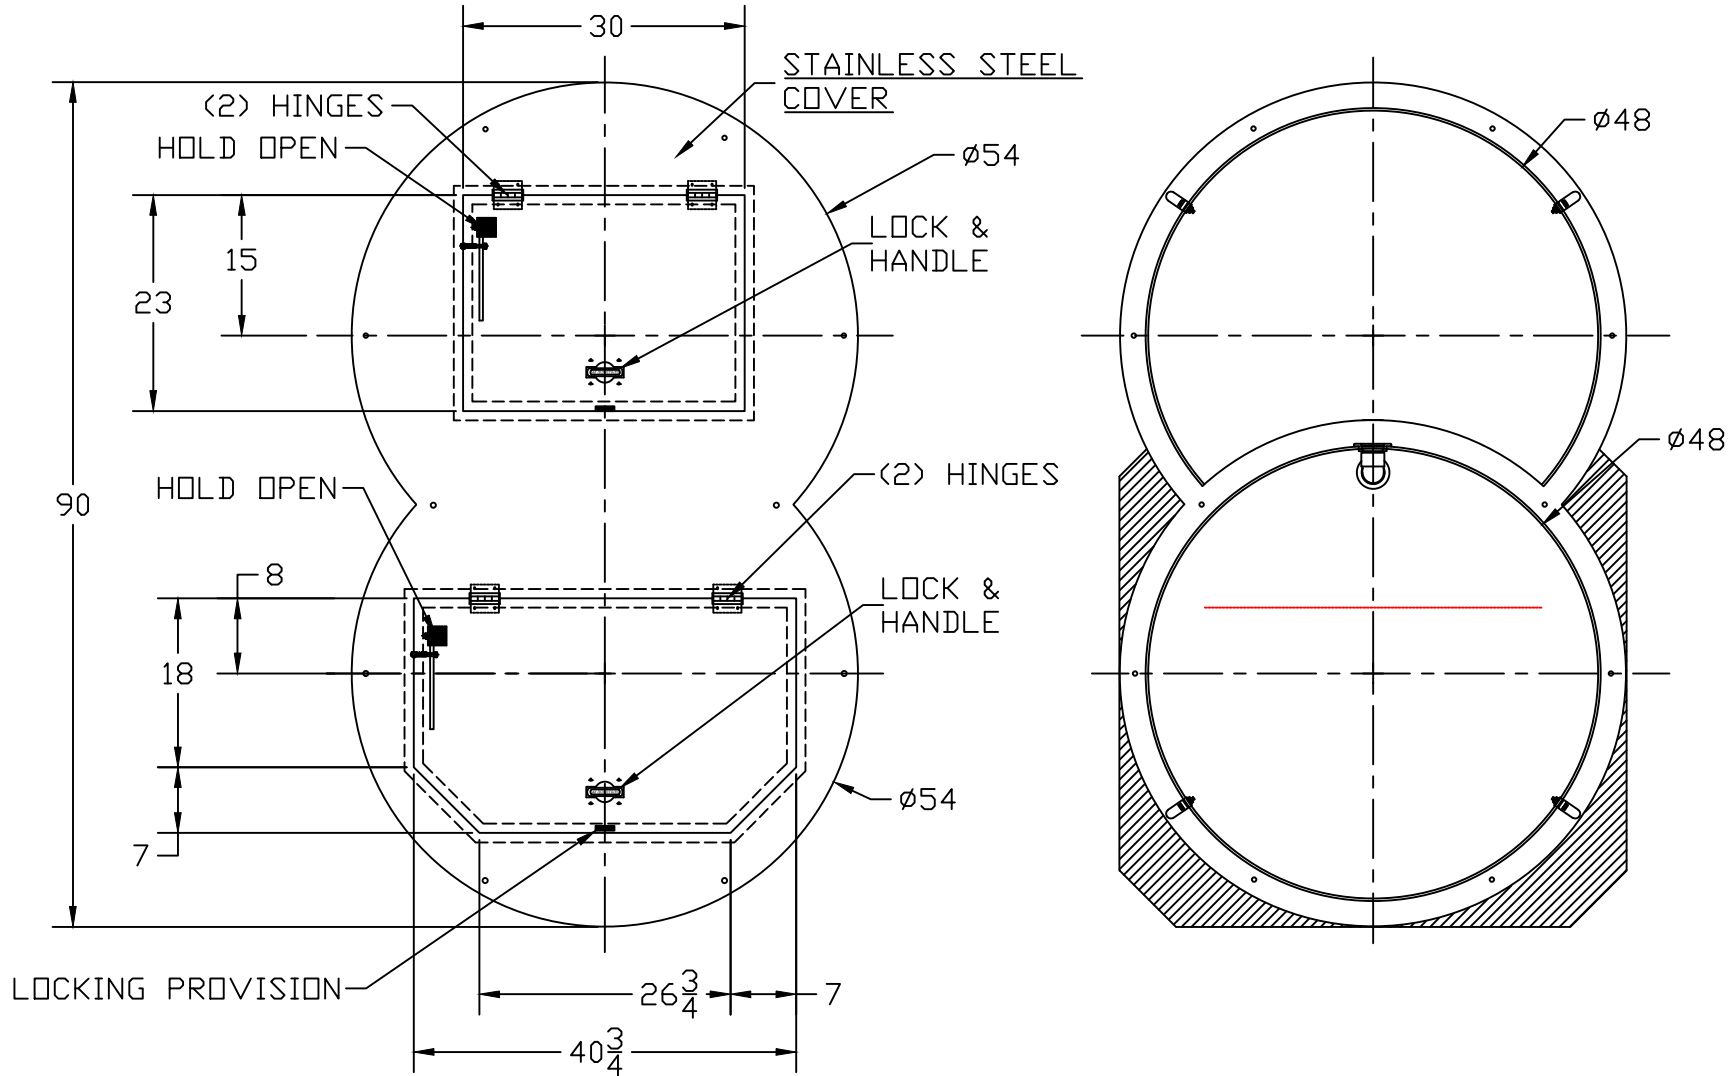

PART/PRINT NO.
LB-S48VBC

PART DESCRIPTION
48" STEEL VALVE BOX COVER

DATE
4/2/15

THIS DRAWING IS THE SOLE PROPERTY OF AK INDUSTRIES INC.

AK INDUSTRIES INC.
2055 PIDCO DR.
PLYMOUTH, IN. 46563
PHONE: (574) 936-6022

DRAWN BY:
A. HARTUNG

SCALE:
NOT TO SCALE

REVISION #:

SIGNATURE: