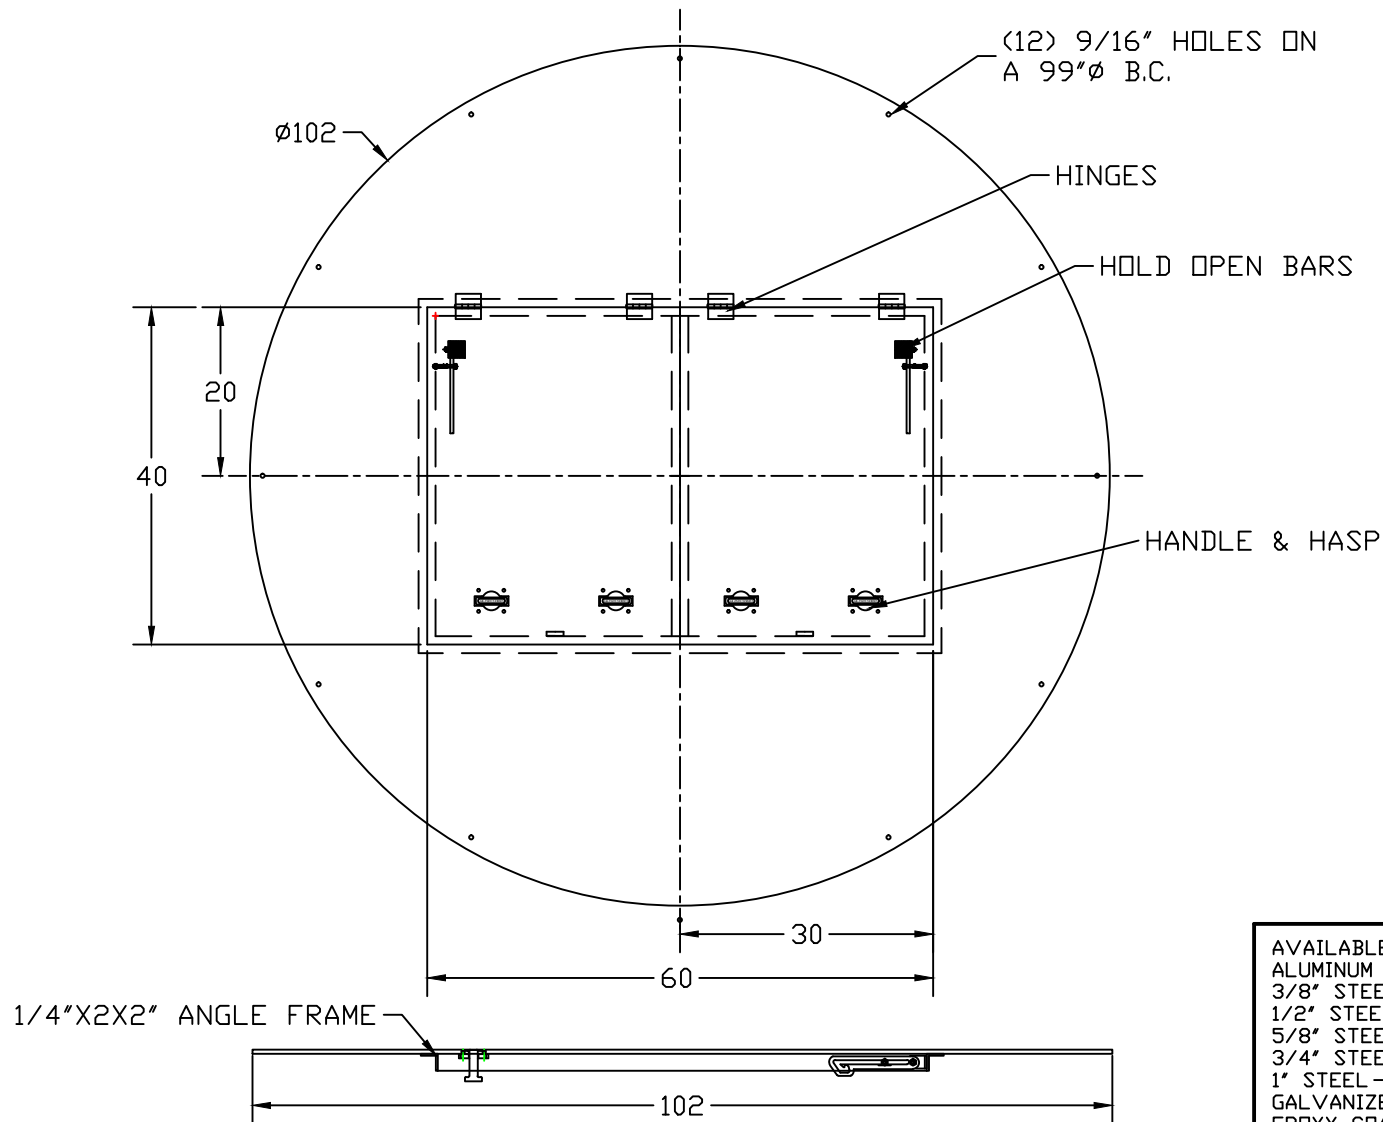

PART/PRINT NO.
LB-96HDC

PART DESCRIPTION
ROUND HINGED DOOR COVER

DATE
04/04/07

THIS DRAWING IS THE SOLE PROPERTY OF AK INDUSTRIES INC.

AVAILABLE IN:	
ALUMINUM (1/4" ONLY)	<input type="checkbox"/>
3/8" STEEL	<input type="checkbox"/>
1/2" STEEL	<input type="checkbox"/>
5/8" STEEL	<input type="checkbox"/>
3/4" STEEL	<input type="checkbox"/>
1" STEEL	<input type="checkbox"/>
GALVANIZED (STEEL ONLY)	<input type="checkbox"/>
EPOXY COATED (STEEL ONLY)	<input type="checkbox"/>