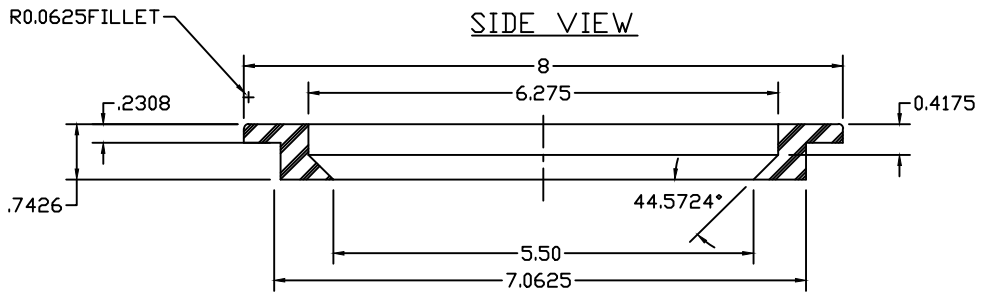

PART/PRINT NO.
GA-600AAF35

PART DESCRIPTION
ADAPTAFLEX 6" SCH35

REVISION
003

DATE
5/6/13

TOP VIEW

SIDE VIEW

BOTTOM VIEW

6" SCH35 ADAPTAFLEX

DRAWN
A.DAVIS

MATERIAL
NEOPRENE

TOLERANCE
+/- .025 UNLESS SPECIFIED OTHERWISE

SIGNATURE