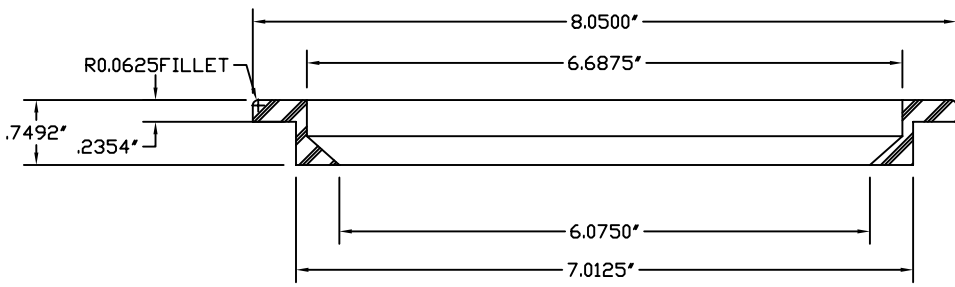

PART/PRINT #:

AKP10130

PART DESCRIPTION:

ADAPTAFLEX 6" SCH40

SCALE:

NOT TO SCALE

REVISION:

002

DATE:

1/22/03

THIS DRAWING IS THE SOLE PROPERTY OF AK INDUSTRIES INC.

B.O.M
AKR50880 6" SCH40 ADAPTAFLEX

AK INDUSTRIES INC.
2055 PIDCO DR.
PLYMOUTH, IN. 46563
PHONE: (574) 936-6022

DRAWN BY:
M. OLIVAREZ

TOLERANCE:
± 0.0250 UNLESS SPECIFIED OTHERWISE

SIGNATURE: