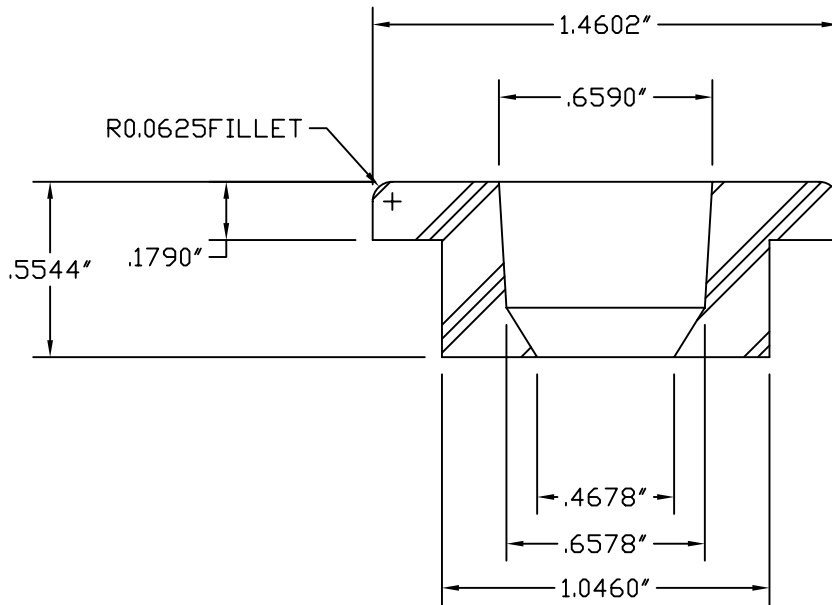

PART/PRINT #:

PART DESCRIPTION:

SCALE:

REVISION:

DATE:

AKP10000

ADAPTAFLEX 0.375"

NOT TO SCALE

002

12/27/02

THIS DRAWING IS THE SOLE PROPERTY OF AK INDUSTRIES INC.

B.O.M
AKR50690 AAF 3/8" ADAPTAFLEX

AK INDUSTRIES INC.
2055 PIDCO DR.
PLYMOUTH, IN. 46563
PHONE: (574) 936-6022

DRAWN BY:
M. OLIVAREZ

TOLERANCE:
± 0.025 UNLESS SPECIFIED OTHERWISE