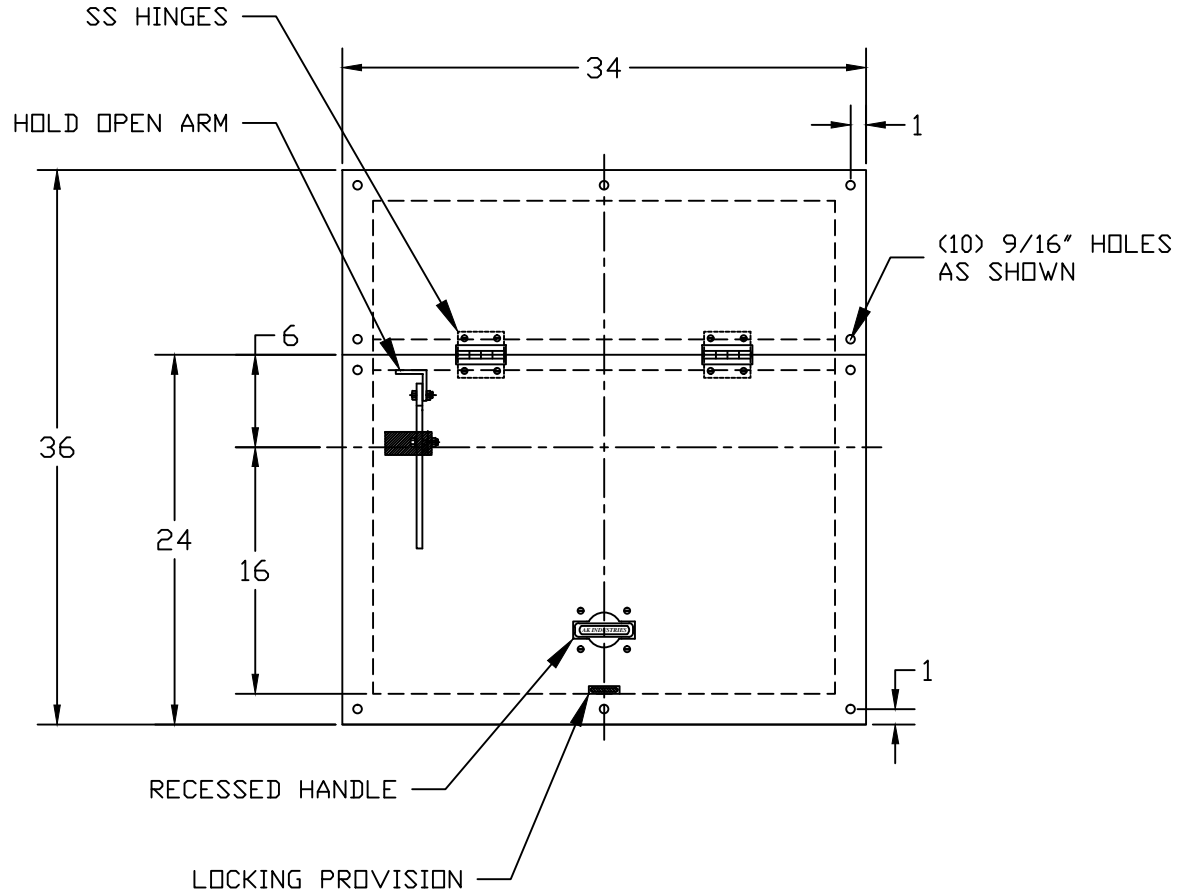

PART/PRINT NO.

---

PART DESCRIPTION

30 X 32 X 25 VALVE BOX COVER

DATE

8/25/15

THIS DRAWING IS THE THE SOLE PROPERTY OF AK INDUSTRIES INC.

AK INDUSTRIES INC.  
2055 PIDCO DR.  
PLYMOUTH, IN. 46563  
PHONE:(574) 936-6022

DRAWN BY:

A.HARTUNG

SCALE:

NOT TO SCALE

REVISION #:

SIGNATURE: