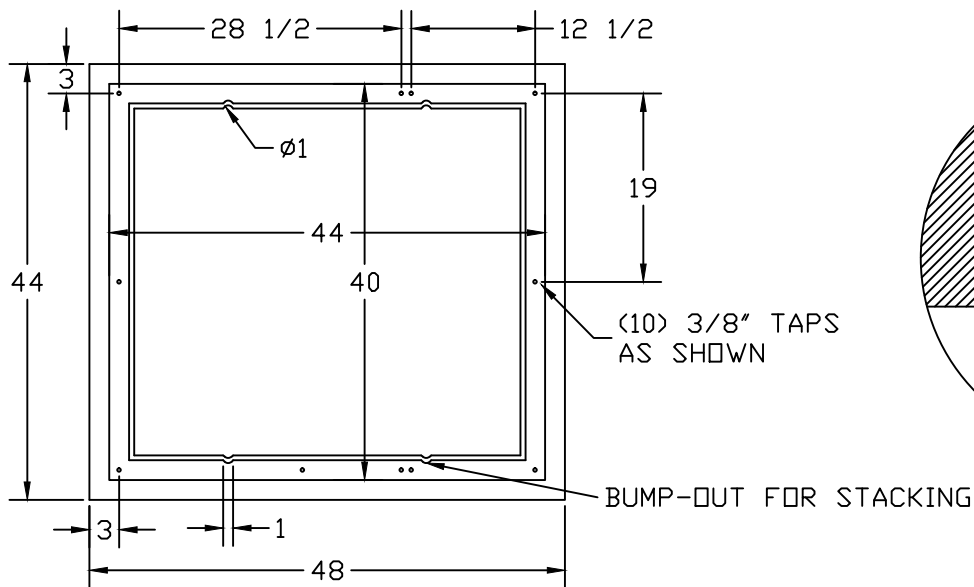

PART/PRINT NO.
GB-36X40X36VB

PART DESCRIPTION
36X40X36 SQUARE FIBERGLASS VALVE VAULT

DATE
03/14/07

THIS DRAWING IS THE THE SOLE PROPERTY OF AK INDUSTRIES INC.

FLANGE DETAIL

AK INDUSTRIES INC.
2055 PIDCO DR.
PLYMOUTH, IN. 46563
PHONE: (574) 936-6022

DRAWN BY:
J. CONLEY

SCALE:
NOT TO SCALE

REVISION #:

SIGNATURE: