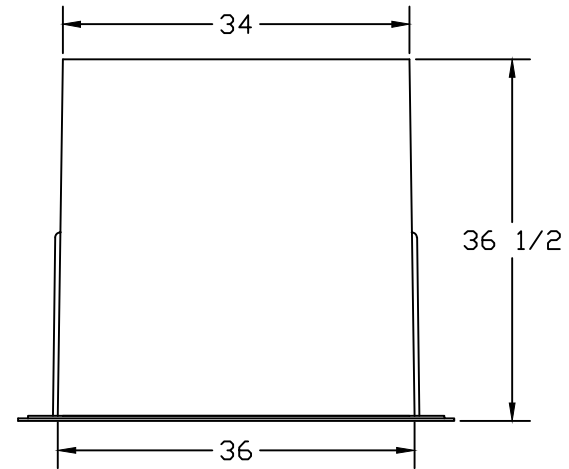

PART/PRINT NO.
GB-36X40X36VB

PART DESCRIPTION
36X40X36 SQUARE FIBERGLASS VALVE VAULT

DATE
03/14/07

THIS DRAWING IS THE THE SOLE PROPERTY OF AK INDUSTRIES INC.

FLANGE DETAIL

AK INDUSTRIES INC.
2055 PIDCO DR.
PLYMOUTH, IN. 46563
PHONE: (574) 936-6022

DRAWN BY:
J. CONLEY

SCALE:
NOT TO SCALE

REVISION #:

SIGNATURE: