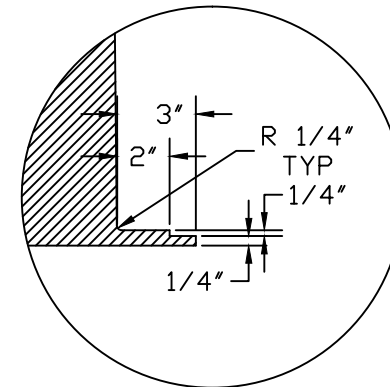

PART/PRINT NO.
GB-36X40X36VB

PART DESCRIPTION
36X40X36 SQUARE FIBERGLASS VALVE VAULT

DATE
03/14/07

THIS DRAWING IS THE THE SOLE PROPERTY OF AK INDUSTRIES INC.

FLANGE DETAIL

AK INDUSTRIES INC.
2055 PIDCO DR.
PLYMOUTH, IN. 46563
PHONE: (574) 936-6022

DRAWN BY:
J. CONLEY

SCALE:
NOT TO SCALE

REVISION #:

SIGNATURE: