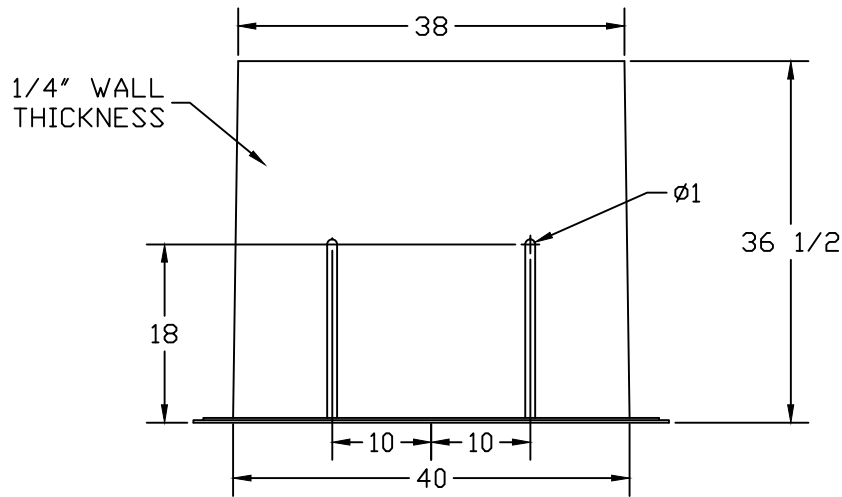

PART/PRINT NO.
GB-36X40X36VB

PART DESCRIPTION
36X40X36 SQUARE FIBERGLASS VALVE VAULT

DATE
03/14/07

THIS DRAWING IS THE THE SOLE PROPERTY OF AK INDUSTRIES INC.

FLANGE DETAIL

AK INDUSTRIES INC.
2055 PIDCO DR.
PLYMOUTH, IN. 46563
PHONE: (574) 936-6022

DRAWN BY:
J. CONLEY

SCALE:
NOT TO SCALE

REVISION #:

SIGNATURE: