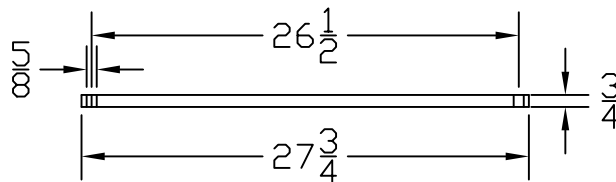

TOP SIDE

BOTTOM SIDE

SIDE VIEW

NOTE:
1. LIDS MAY BE CONVEX NO MORE THAN .250
2. LIDS CANNOT BE CONCAVE

B.O.M
AKR20255 28" IM TREAD COVER
AKP90005 24" RTM GLASS COVER GASKET PACK