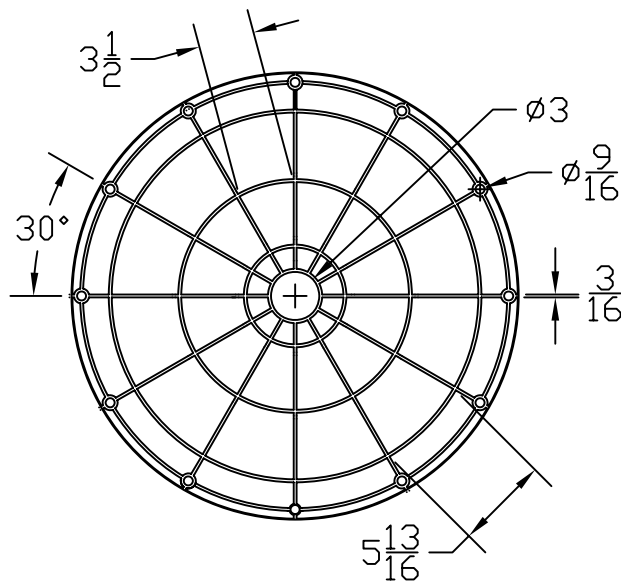

TOP SIDE

BOTTOM SIDE

SIDE VIEW

NOTE:
1. LIDS MAY BE CONVEX NO MORE THAN .250
2. LIDS CANNOT BE CONCAVE

B.O.M
AKR20255 28" IM TREAD COVER
AKP90005 24" RTM GLASS COVER GASKET PACK