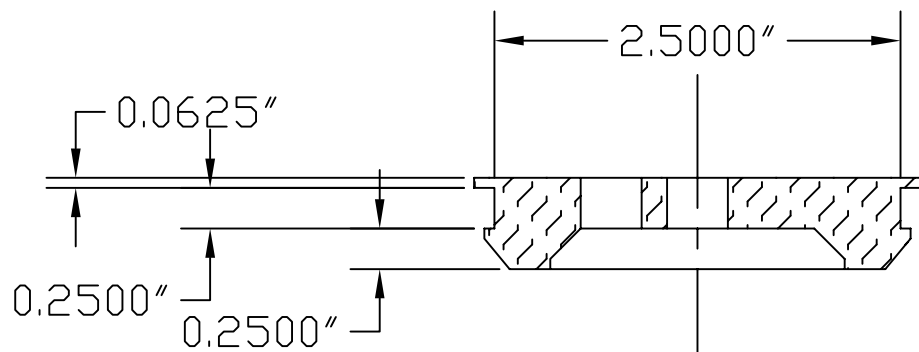

PART/PRINT #:

PART DESCRIPTION:

SCALE:

REVISION:

DATE:

AKP10720

RP1 (CORD SEAL) 2 HOLE

NOT TO SCALE

001

2/26/03

B.O.M
AKR51270 RP2 W/2 HOLES

AK INDUSTRIES INC.
2055 PIDCO DR.
PLYMOUTH, IN. 46563
PHONE: (574) 936-6022

DRAWN BY:
M. OLIVAREZ

TOLERANCE:
 ± 0.0250 UNLESS SPECIFIED OTHERWISE

SIGNATURE:

THIS DRAWING IS THE SOLE PROPERTY OF AK INDUSTRIES INC.