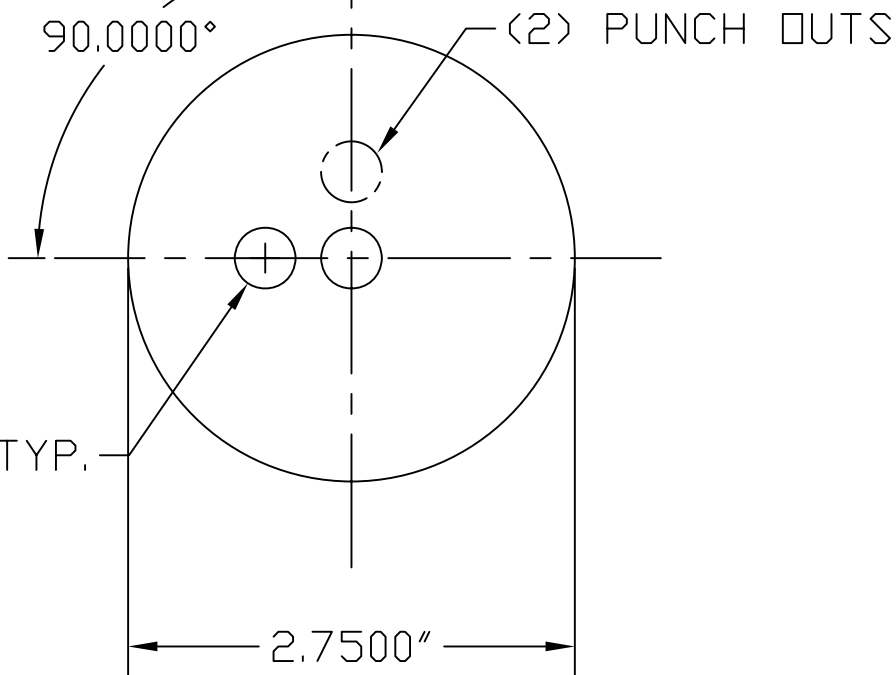

PART/PRINT #:

PART DESCRIPTION:

SCALE:

REVISION:

DATE:

AKP10720

RP1 (CORD SEAL) 2 HOLE

NOT TO SCALE

001

2/26/03

B.O.M
AKR51270 RP2 W/2 HOLES

AK INDUSTRIES INC.
2055 PIDCO DR.
PLYMOUTH, IN. 46563
PHONE: (574) 936-6022

DRAWN BY:
M. OLIVAREZ

TOLERANCE:
 ± 0.0250 UNLESS SPECIFIED OTHERWISE

SIGNATURE:

THIS DRAWING IS THE SOLE PROPERTY OF AK INDUSTRIES INC.